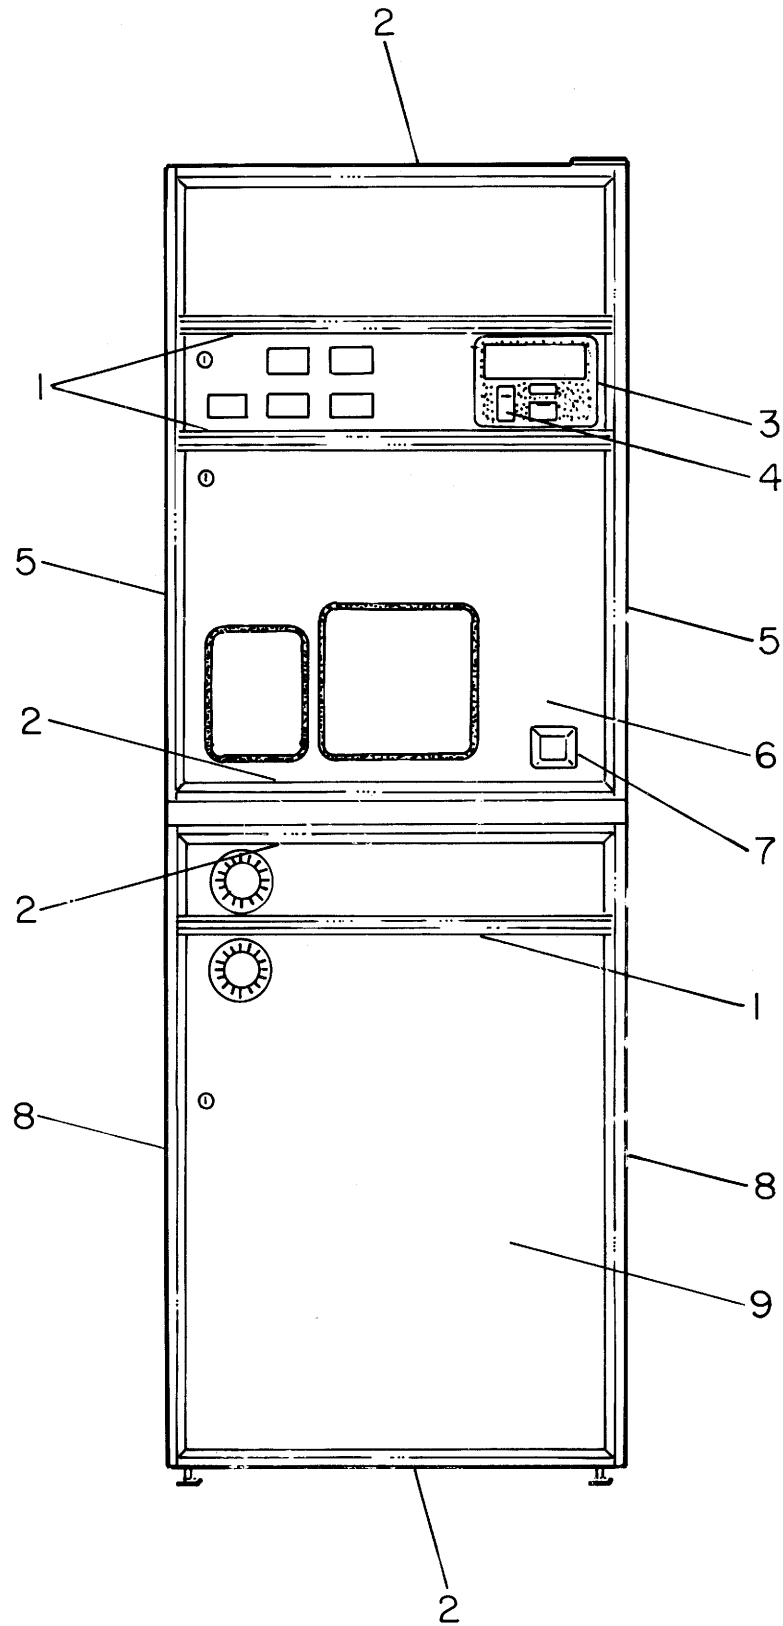

HOT BEVERAGE CENTER

PARTS MANUAL MODEL 3002

PART NUMBER 4200547

Table of Contents

Parts Ordering Procedure	1
Door Styling	2,3
Unit Final Assembly	4,5
Complete Upper Door Assembly	6,7
Complete Control Box	8,9
Complete Water Tank Assembly	10,11
Upper Housing Assembly	12,13
Lower Housing Assembly	14,15
Ingredient Shelf Assembly (Soup)	16
Ingredient Shelf Assembly (Chocolate)	17
Complete Canister Assembly (Chocolate, Soup, and Decaf. Coffee)	18,19
Canister Assembly (Coffee)	20,21
Complete Coin Insert Casting Assembly	22
Complete Timer Assembly	23
Complete Transition Bowl Assembly	24
Complete Lower Door Assembly	25
Complete Cabinet Assembly	26,27,28

DOOR STYLING

DOOR STYLING

ITEM	PART NUMBER	NO. REQ'D	DESCRIPTION
1	8380743-021	3	Trim - Horizontal
2	8380744-054	4	Trim - Horizontal
3	8379595-8	1	Casting - Coin Insert (Brown)
	8379595-7	1	Casting - Coin Insert (Chrome)
4	8379531-2	1	Handle - Coin Return (Brown)
	8379531-1	1	Handle - Coin Return (Chrome)
5	8380744-056	2	Trim - Side (Top Door)
6	1200072-000	1	Top Door Vinyl Assembly
7	7334281-001	1	Change Bezel (Brown)
	7334281-000	1	Change Bezel (Chrome)
8	8380744-055	2	Trim Side (Bottom Door)
9	1200073-000	1	Bottom Door Panel Vinyl Assembly

COMPLETE CONTROL BOX

COMPLETE CONTROL BOX

ITEM	PART NUMBER	NO. REQ'D	DESCRIPTION
	1102913	1	Complete Control Box
1	1102924	1	Control Box Weld Assembly
2	4003111	1	Relay Bracket
3	1103035	1	Timer Assembly
4	4034356	1	Switch Flushing
5	7250099-001	1	Neon Indicator
6	4033762	4	Relay
7	4033620	1	Breaker, 5 Amp
8	4033850	1	Breaker, 15 Amp
9	4050628	1	5/16 Clip, Tinnerman
10	4050779	3	Grommet, Nylatch
11	4050780	3	Plunger, Nylatch
12	8129668	1	Sani -Flush Timer
13	4003199	1	Control Box Cover R.H.
14	4003202	1	Control Box Cover L.H.
15	4020850	1	Flush, Decal
16	4020487	1	Push To Reset, Decal
17	4034354	1	Wire Harness, Control Box
18	8800829	4	#10-24 Phil Truss Washer Hd Taptite