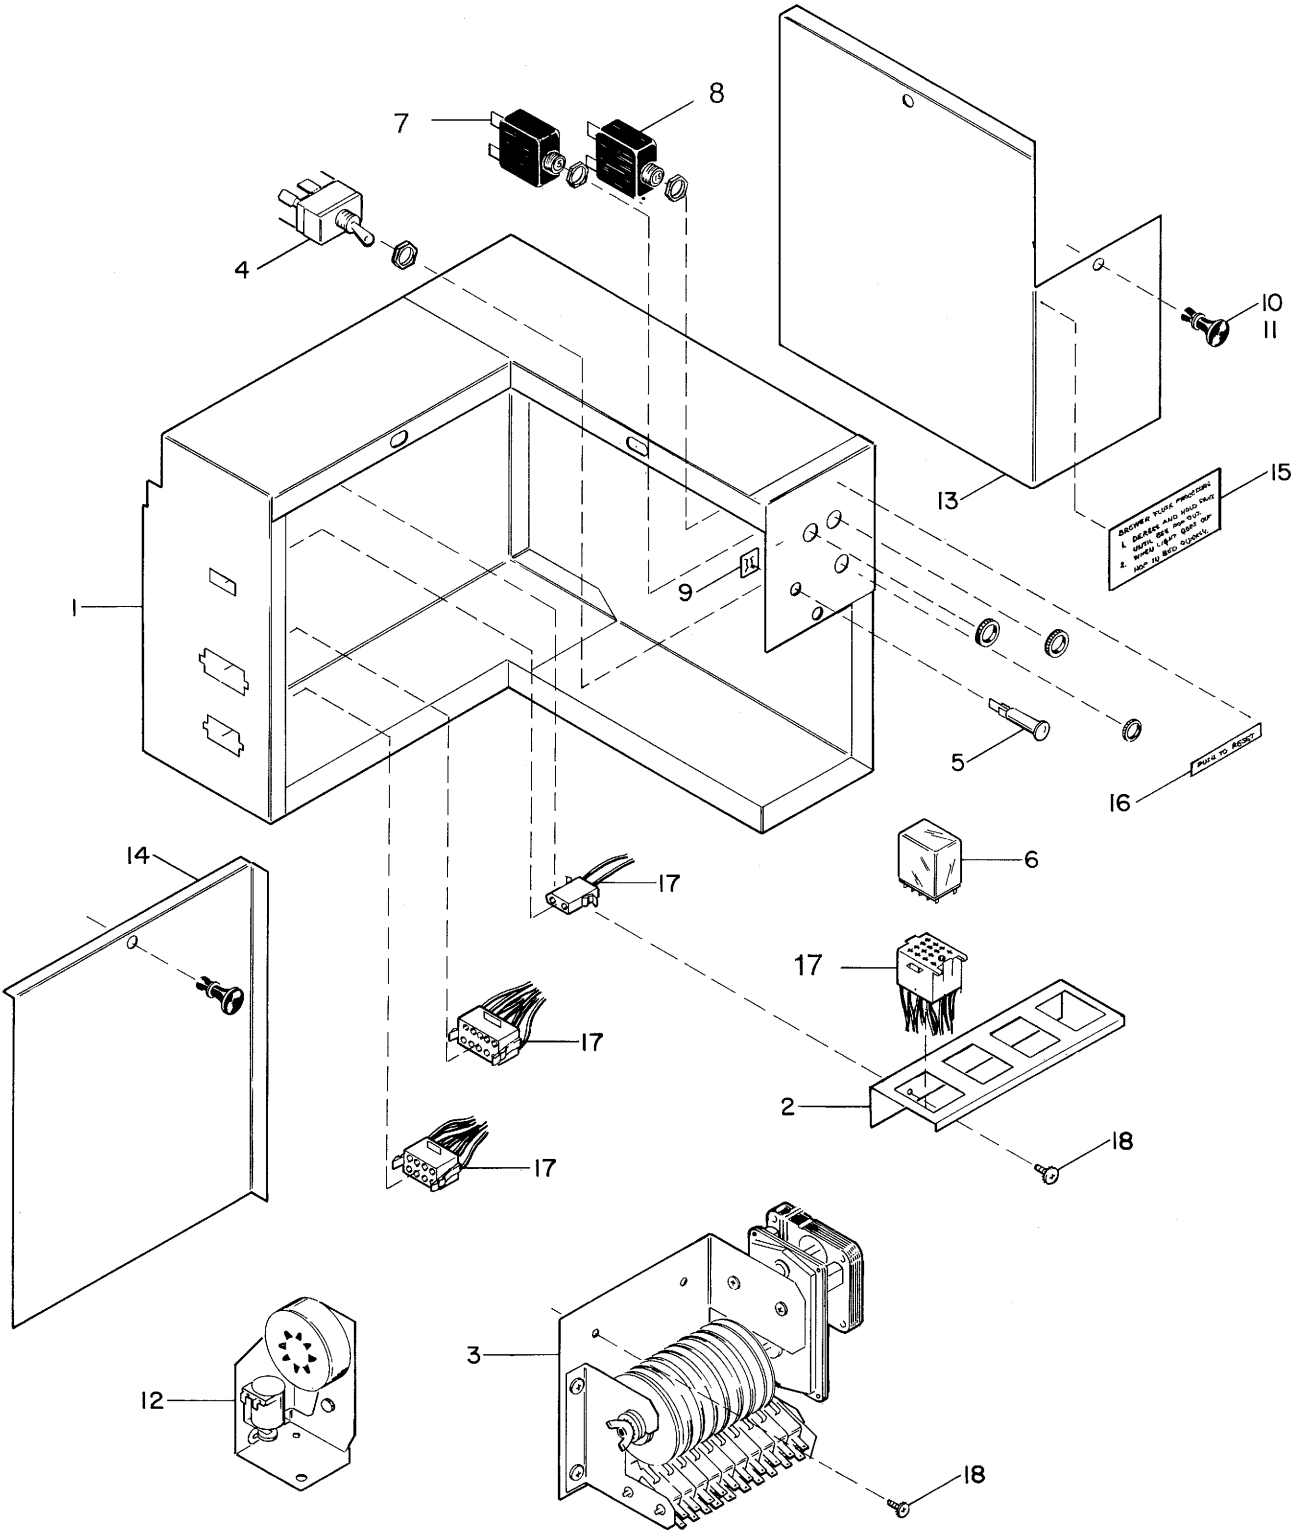

COMPLETE CONTROL BOX

COMPLETE CONTROL BOX

ITEM	PART NUMBER	NO. REQ'D	DESCRIPTION
	1102913	1	Complete Control Box
1	1102924	1	Control Box Weld Assembly
2	4003111	1	Relay Bracket
3	1103035	1	Timer Assembly
4	4034356	1	Switch Flushing
5	7250099-001	1	Neon Indicator
6	4033762	4	Relay
7	4033620	1	Breaker, 5 Amp
8	4033850	1	Breaker, 15 Amp
9	4050628	1	5/16 Clip, Tinnerman
10	4050779	3	Grommet, Nylatch
11	4050780	3	Plunger, Nylatch
12	8129668	1	Sani -Flush Timer
13	4003199	1	Control Box Cover R.H.
14	4003202	1	Control Box Cover L.H.
15	4020850	1	Flush, Decal
16	4020487	1	Push To Reset, Decal
17	4034354	1	Wire Harness, Control Box
18	8800829	4	#10-24 Phil Truss Washer Hd Taptite