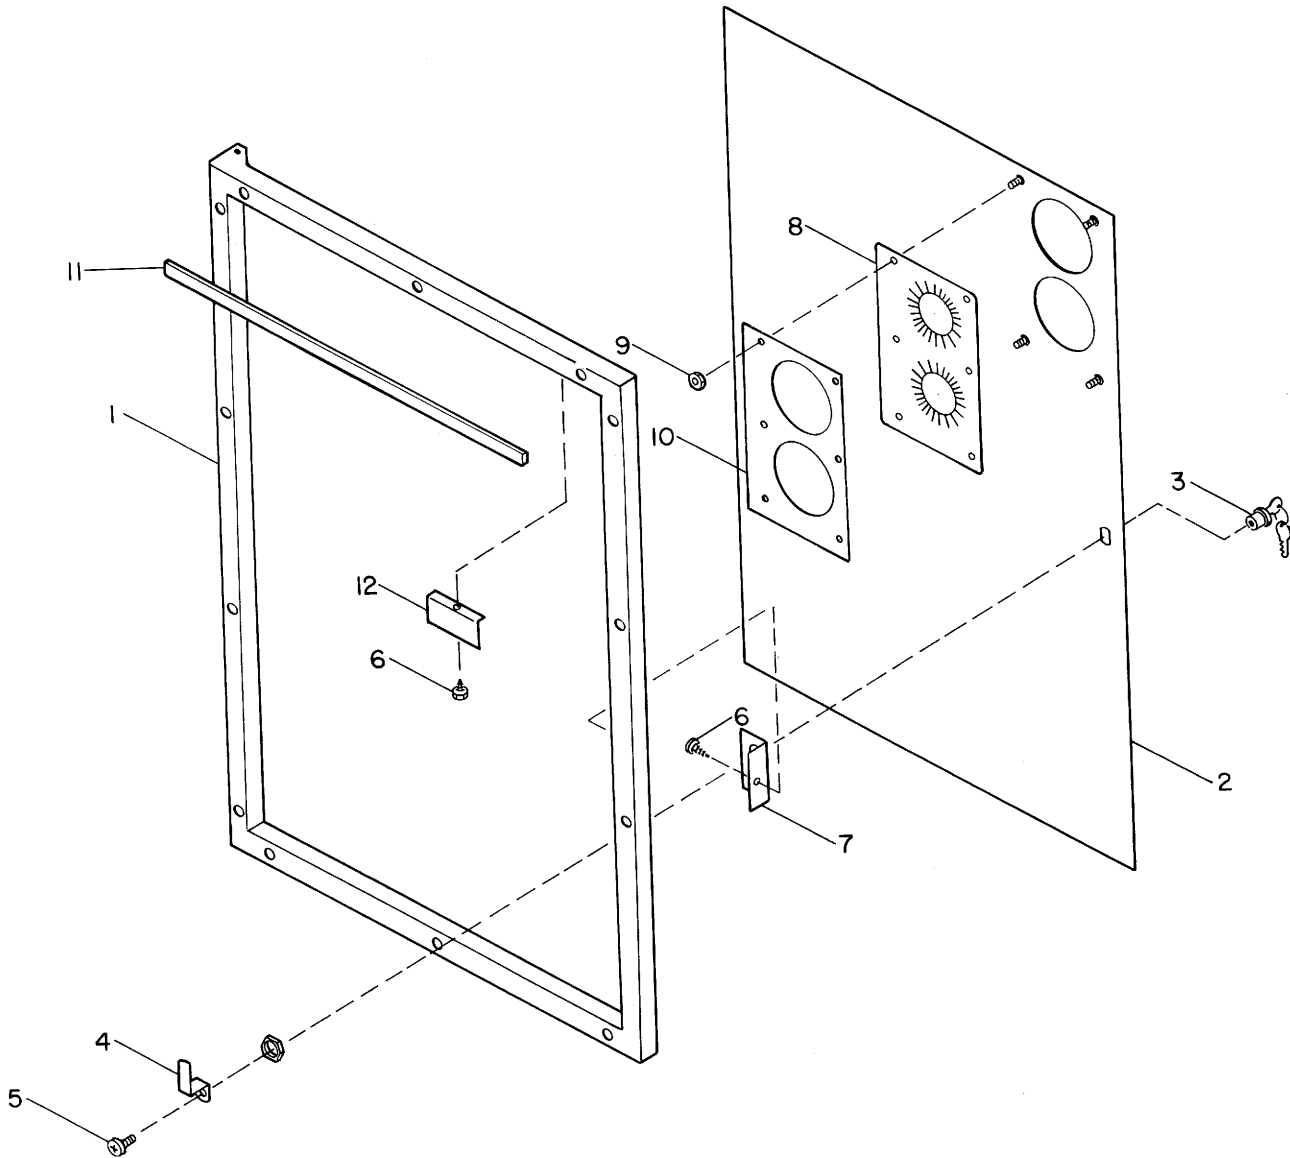

COMPLETE LOWER DOOR ASSEMBLY

ITEM	PART NUMBER	NO. REQ'D	DESCRIPTION
	1102903	1	Complete Lower Door Assembly
1	1102833	1	Door Frame Weld Assembly
2	1200073-XXX	1	Door Panel Vinyl Assembly See pg 2,3
3	4060671	1	Lock
4	4003225	1	Lock Cam
5	4050791	1	1/4-20 x 1/4 Phil Truss Hd M.S.
6	4050202	1	#8-18 Phil Hex Washer Hd Tek
7	4200176	1	Door Lock Plate
8	4060452	1	Gasket, Cup Station
9	4050513	4	#8-32 Twin Whiz Lock Nut
10	4003131	1	Cover Plate, Cup Station
11	4060455	10	Door Gasket (Feet)
12	4200136	1	Bumper, Power Switch