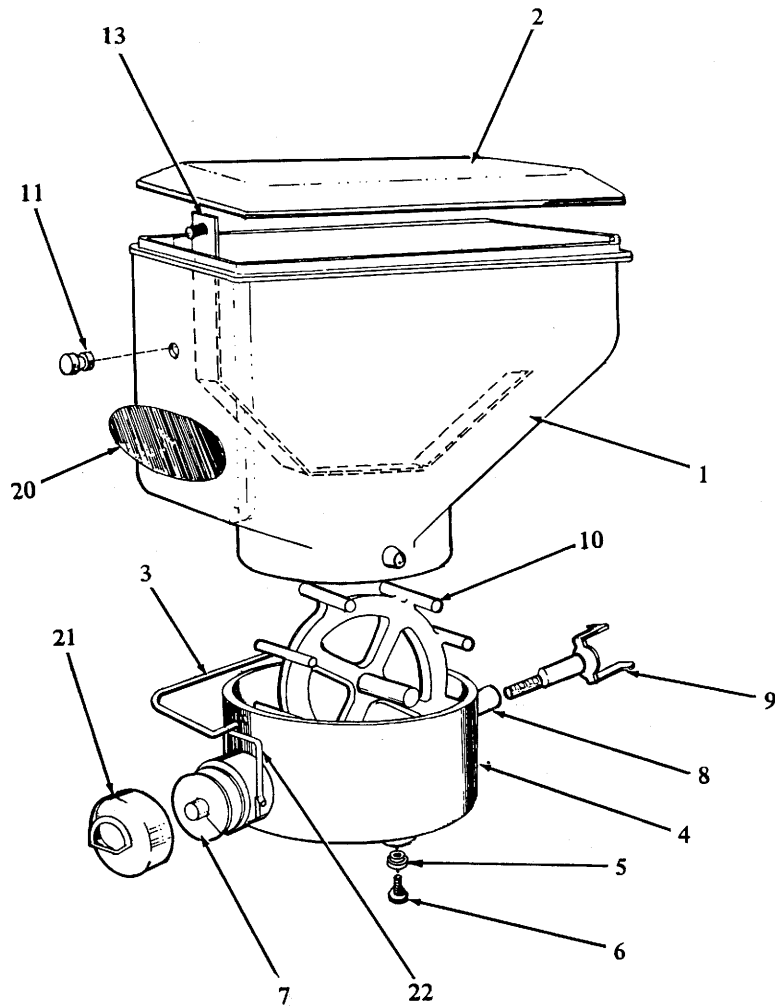

COMPLETE CANISTER ASSEMBLY CHOCOLATE, SOUP, AND DECAF COFFEE

COMPLETE CANISTER ASSEMBLY CHOCOLATE, SOUP, AND DECAF COFFEE

ITEM	PART NUMBER	NO. REQ'D	DESCRIPTION
	8114858-4		Canister Assembly - Chocolate, Soup
	8114858-5		Canister Assembly - Decaf. Coffee
1	8346517-1		Canister - Chocolate, Soup
	8346517	1	Canister - Decaf. Coffee
2	8346518	1	Cover - Canister
3	8346519	1	Retainer Spring
4	8346516	1	Canister Base
5	4200402	2	Foot - Canister Base
6	8800874	2	#10-16x 5/8 Phil Truss Hd Type BT
7	8346520	1	Auger
8	8331920	1	Drive Link Spacer
9	8107931	1	Drive Link Assembly
10	8346523	1	Agitator Wheel
11	8347060	2	#10-24 Thumb Nut
13	8114862	1	Agitator Assembly - Chocolate, Soup
	8114857	1	Agitator Assembly - Decaf. Coffee
20	8360365	1	Canister Label - Chocolate
	8346946-4	1	Canister Label - Soup
	8346946-6	1	Canister Label - Decaf. Coffee