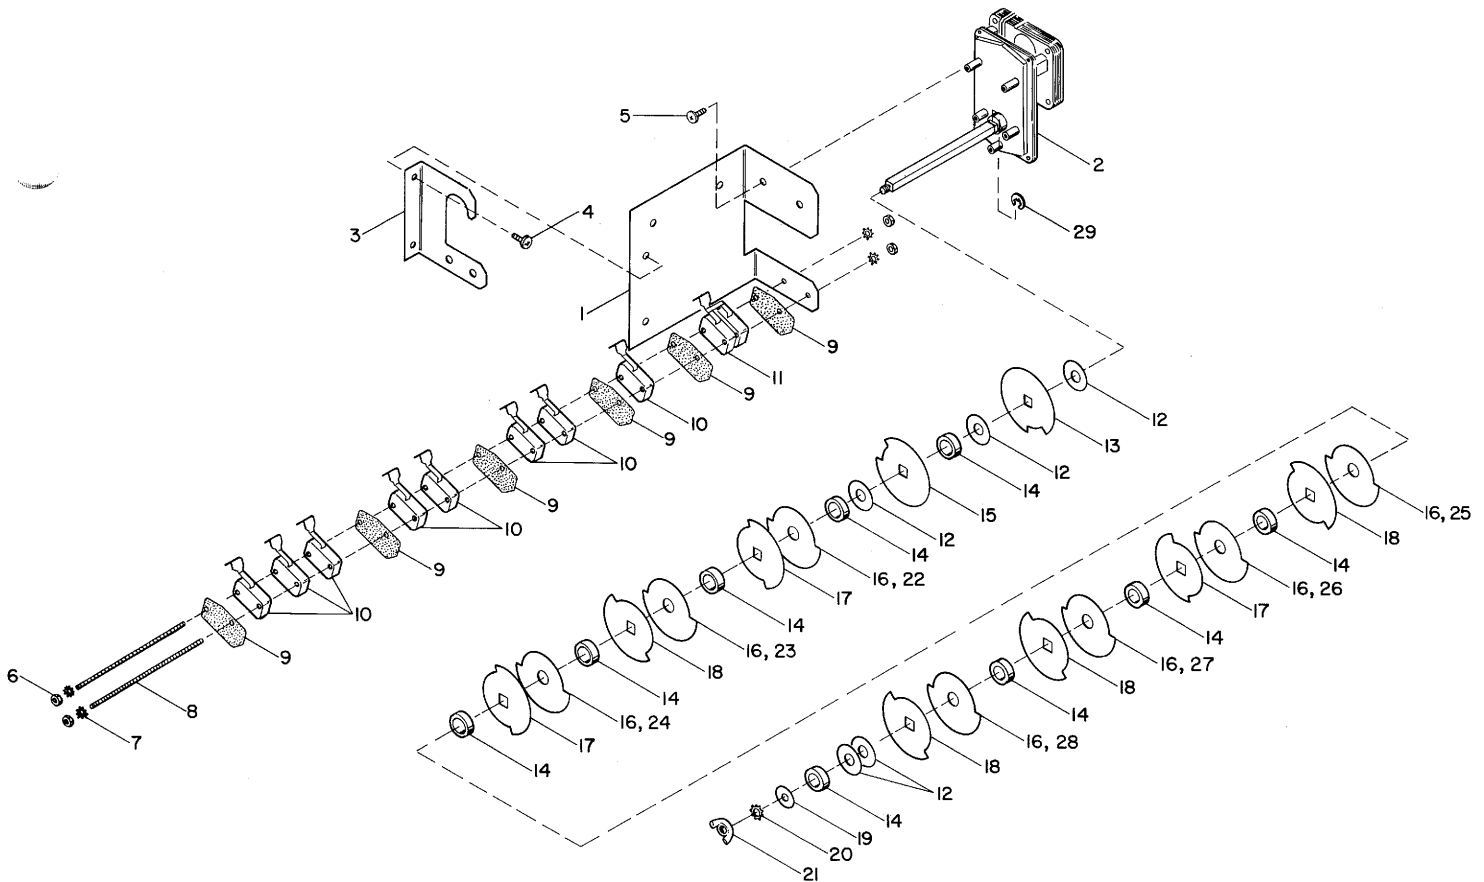

COMPLETE TIMER ASSEMBLY

ITEM	PART NUMBER	NO. REQ'D	DESCRIPTION
	1103035	1	Complete Timer Assembly
1	4003070	1	Timer Motor Mounting Bracker
2	4034357	1	Timer Motor
3	4003071	1	Cam Bracket
4	8800829	6	#10-24 Phil Truss Hd Taptite
5	7200470-007	2	#6-32 x 5/16 Phil Rd Hd Taptite
6	4050517	4	#4-40 Hex Nut
7	8801046	4	#4 External Tooth Lockwasher
8	4050055	2	#4-40 x 4 1/2Pan Hd
9	8340025	7	Insulator
10	8337576	8	Micro - Switch
11	8351521	1	Micro - Switch, Two Pole
12	4050608	5	1/2" Flat Washer
13	4005708	1	Cam - Timer
14	4030117	9	Cam Spacer
15	4007709	1	Cam - Clearing
16	4005731	7	Cam - Adjustable Ingredient
17	4003418	3	Cam - Fixed Water
18	4005748	4	Cam - Fixed Ingredient
19	4050594	1	1/4" Flat Washer
20	4050593	1	1/4" External Lockwasher
21	4050530	1	1/4" Wing Nut
22	4020849-002	1	Label - Timer Cam (Violet)
23	4020078	1	Label - Timer Cam (Green)
24	4020849-001	1	Label - Timer Cam (Yellow)
25	4020079	1	Label - Timer Cam (Blue)
26	4020849-000	1	Label - Timer Cam (White)
27	4020077	1	Label - Timer Cam (Red)
28	4020849-003	1	Label - Timer Cam (Orange)
29	4050758	1	Retainer Ring