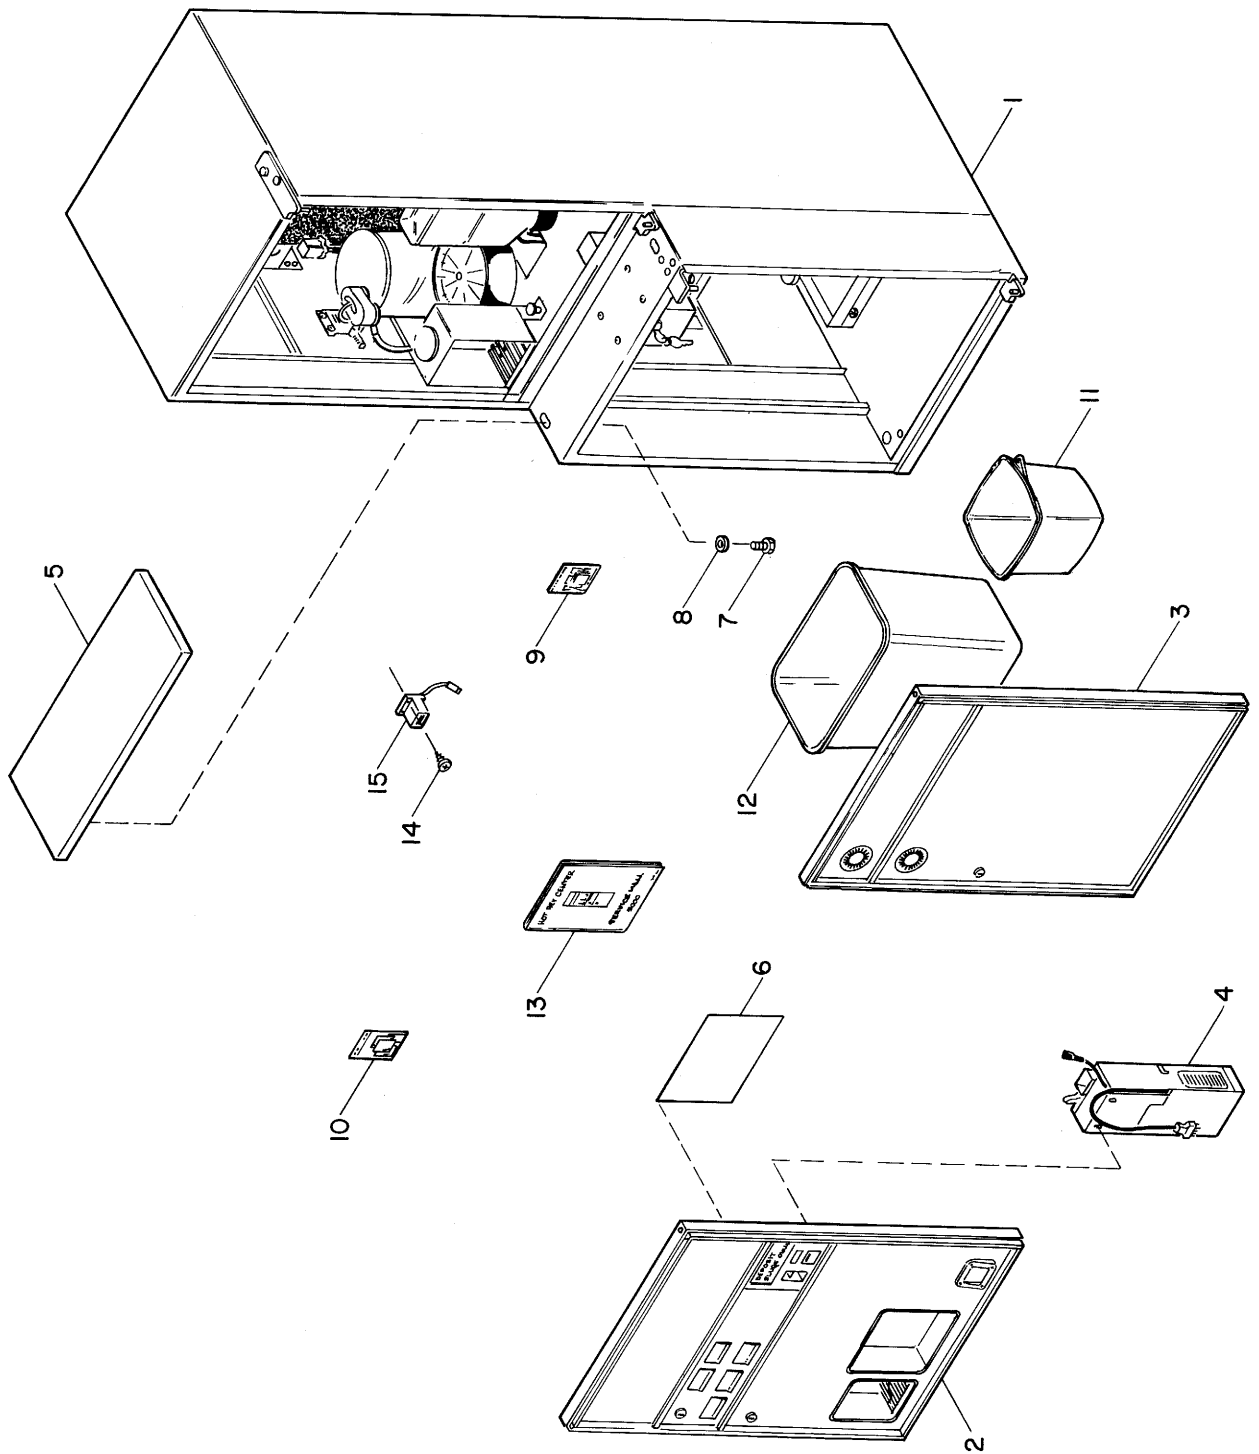

UNIT FINAL ASSEMBLY

UNIT FINA ASSEMBLY

ITEM	PART NUMBER	NO. REQ'D	DESCRIPTION
1	1200129	1	Unit Final Assembly
2	1102900	1	Complete Cabinet Assy/See pg. 26,27,28
3	1102905-000	1	Complete Upper Door Assy/See pg 6,7
4	1102903-000	1	Complete Lower Door Assy/See pg 25
5	8383050	1	Coin Mech: Mars MC5800
6	4060358	1	Coin Mech: Coinco S75
7	1102888	1	Counter Top Assembly (Long)
8	1102542	1	Counter Top Assembly (Single unit only)
9	4020845	1	Wiring Diagram
	4050776	A/R	1/4-20x Hex and Cap Screw/2 per unit
	4050594	A/R	5/16 Flat Washer (2 per unit)
	1102915	1	Kit Coffee Flavor Tabs (includes the following)
	4025646-000	1	Flavor Tab - Black Coffee
	4025646-004	1	Flavor Tab - Hot Chocolate
	4025646-005	1	Flavor Tab - Chicken Soup
	4025646-006	1	Flavor Tab - Beef Soup
	4025646-007	1	Flavor Tab - Onion Soup
	4025646-010	1	Flavor Tab - Tea
	4025646-011	1	Flavor Tab - Spiced Cider
	4025646-012	1	Flavor Tab - Decaffeinated Coffee
	4025646-013	1	Flavor Tab - Fresh Brewed Decaffeinated Coffee
	4025646-014	1	Flavor Tab - Fresh Brewed Black Coffee
	4025646-015	1	Flavor Tab - Hot Water
10	8341799-4	5	Packet - Sanitizing Compound
11	4060324	1	Waste Bucket
12	8338827-2	1	Waste Bucket
13	4020877	1	Service Manual
14	4050202	2	#8-18x 1/2 Phil Hex Washer Hd TEK
15	1103034	1	Counter Kit

A/R = As Required