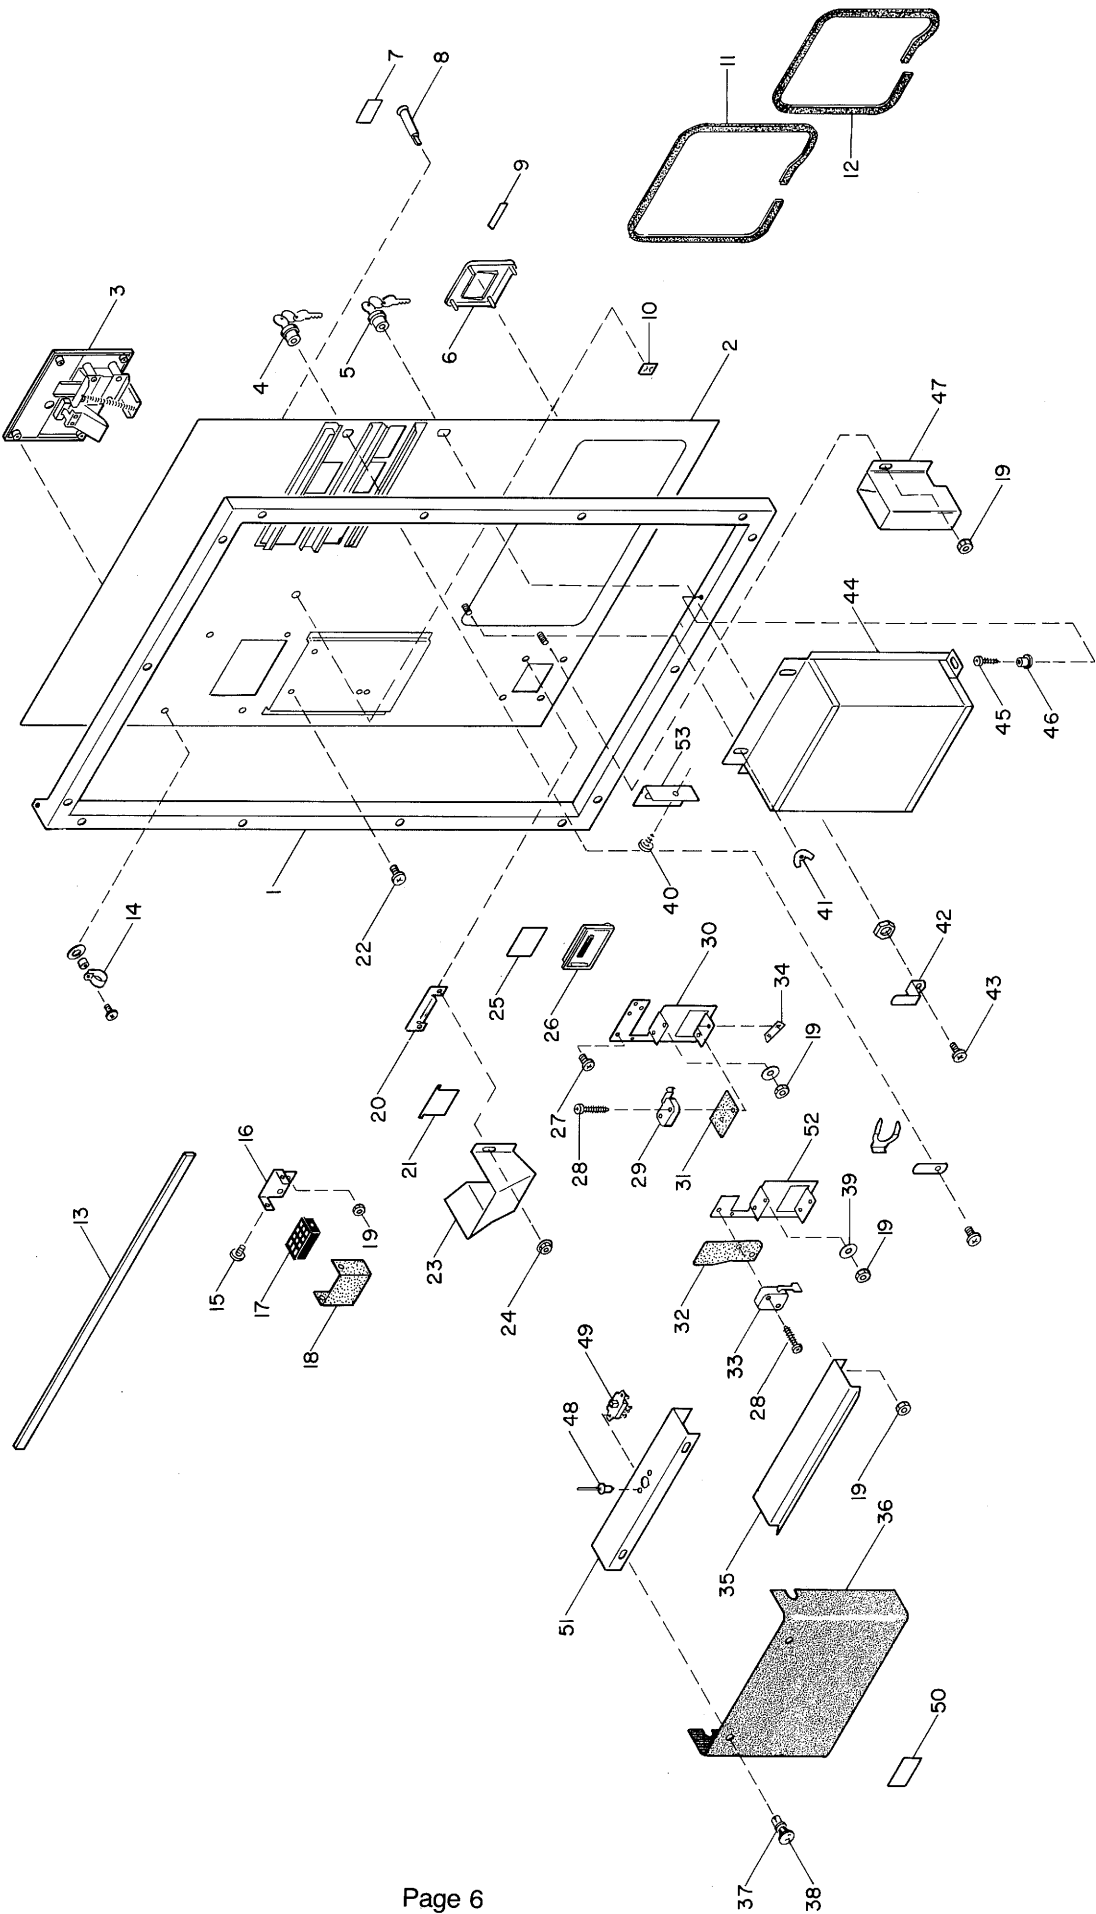

COMPLETE UPPER DOOR ASSEMBLY

COMPLETE UPPER DOOR ASSEMBLY

ITEM	PART NUMBER	NO. REQ'D	DESCRIPTION	ITEM	PART NUMBER	NO. REQ'D	DESCRIPTION
1	1102905	1	Complete Upper Door Assy	26	1102177	5	Selector Button Assy
2	1102831	1	Door Frame Weld Assy	27	7330289-000	12	#6-32 x 1/4 Phil Pan Hd Tapitite
3	1200072	1	Door Panel Vinyl Assy	28	4050004	12	#4 x 3/4 Phil Pan Hd S.M.S.
4	1200057-001	1	Complete Coin Insert Assy/Brown See pg 22	29	7202075-000	5	Selection Switch - Micro
5	1200057-000	1	Complete Coin Insert Assy/Chrome	30	4003250-000	2	Selector Switch Mounting Plate
6	4060366-XXX	1	Lock Freeplay (BHO Series)	31	7200144-000	5	Insulator
7	4060671-XXX	1	Lock Door (BHO Series)	32	4033714	1	Insulator
8	7334281-000	1	Change Bezel/Chrome	33	4033593	1	Switch - Freeplay
9	4020848	1	Change Bezel/Brown	34	4050586	5	Speed Nut - Twin Type
10	7250099-001	1	Label - Coffee Brewing	35	4003173	1	Selector Cover Mntg Brkt Bottom
11	7334984-001	1	Indicator Light	36	4025758	1	Cover - Selector Button
12	7334984-000	1	Decal - Change/Brown	37	4050779	2	Grommet - Nylatch
13	4050625	1	Decal - Change/Chrome	38	4050780	2	Plunger - Nylatch
14	4025735	1	Push On Tinnerman	39	4050609	3	#8 Washer
15	4025735	1	Trim - Lok (32 inches)	40	4050202	1	#8-18 x 1/2 Phil Hex Washer Hd SMS
16	4025735	1	Trim - Lok (23 inches)	41	4050514	2	#8-32 Wing Nut
17	4060455	10	Gasket - Outer Door (Feet)	42	4003225	1	Cam
18	7090002-713	2	Clamp - Cable	43	4050791	1	1/4-20 x 1/4 PhilTruss Hd MS
19	4050112	2	#6-32 x 1/4 Phil Pan Hd M.S.	44	1102853	1	Dispenser Weld Assy
20	4007127	1	Coin Mech Plug Bracket	45	4050241	2	#8 x 3/4 Phil Pan Hd SMS
21	4033607	1	Coin Mech Plug	46	4030355	2	Bushing
22	4033526	1	Insulator	47	1102828-012	1	Coin Chute Weld Assy
23	4050513	A/R	#8-32 Twin Whiz	48	7200470	2	#8 Phil Rd Hd SMS
24	7201422-000	1	Tab - Anti Payout Switch	49	4033901	1	Slide Switch
25	7200102-000	1	Door - Coin Return	50	4200102-000	1	Decal - Free
	7200468-003	3	#8-18 x 3/8 Phil Truss Hd SMS	51	4003172	1	Selector Cover Mntg Brkt Top
	7201649-000	1	Coin Return Cup	52	4003250-001	1	Selector Switch Mntg Plate
	7334982-000	4	Nut - Self Threading	53	4200176	1	Door Lock Plate
	1102915	1	Kit - Coffee Flavor Tabs		4034353-001	1	Door Harness
	4025646-000	1	Black Coffee				
	4025646-004	1	Hot Chocolate				
	4025646-005	1	Chicken Soup				
	4025646-006	1	Beef Soup				
	4025646-007	1	Onion Soup				
	4025646-010	1	Tea				
	4025646-011	1	Spiced Cider				
	4025646-012	1	Decaffeinated Coffee				
	4025646-013	1	Fresh Brew Decaf. Coffee				
	4025646-014	1	Fresh Brew Black Coffee				
	4025646-015	1	Hot Water