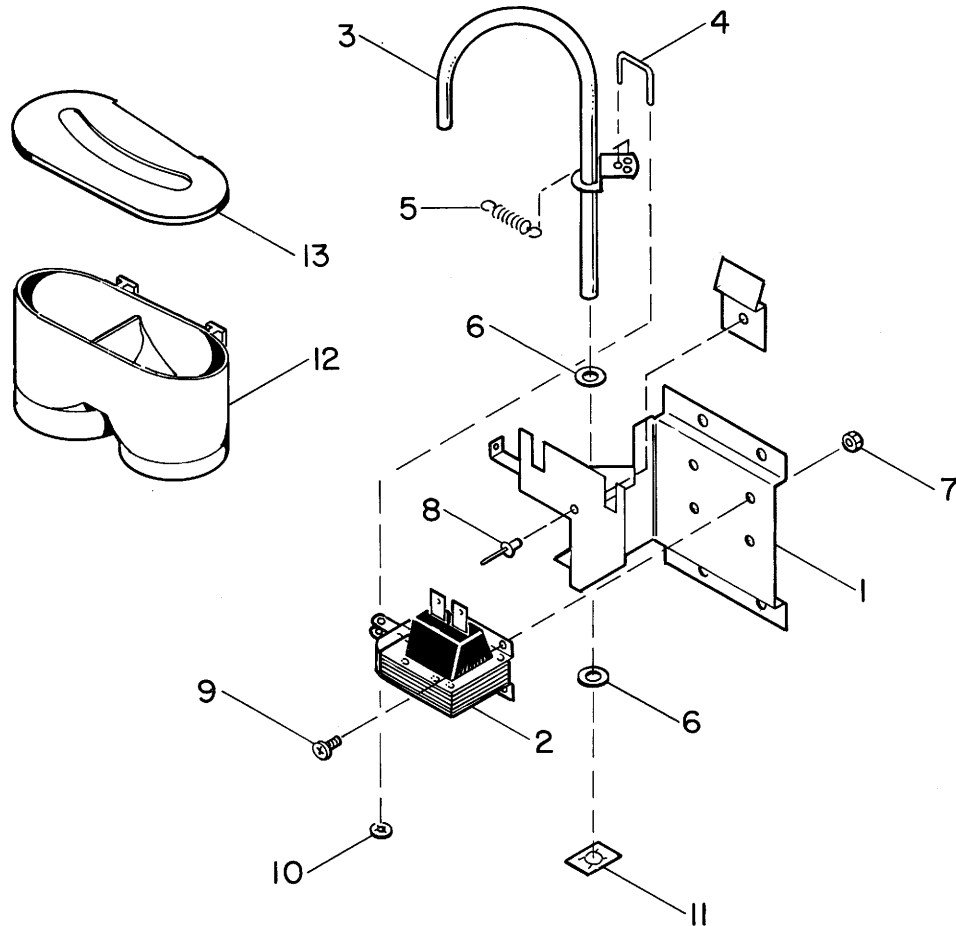

COMPLETE TRANSITION BOWL ASSEMBLY

ITEM	PART NUMBER	NO. REQ'D	DESCRIPTION
	1103033	1	Complete Transition Bowl Assembly
1	1200006	1	Bowl Mounting Bracket Weld Assembly
2	4033635	1	Transfer Solenoid
3	1200011	1	Transfer Tube Assembly
4	4200025	1	Connecting Link
5	40210.41	1	Spring
6	4050767	2	Nylon Washer
7	4050493	4	#6-32 F/M Unitorque Nut
8	4050667	1	Pop Rivet
9	4050112	4	#6-32 x 1/4 Phil Pan Hd M.S.
10	7332477	1	Push On Nut, .125 Dia
11	4050628	1	Push On Nut, Tinnerman 3B-1069
12	1200025	1	Transition Bowl Assembly
13	8370468	1	Cover - Transition Bowl