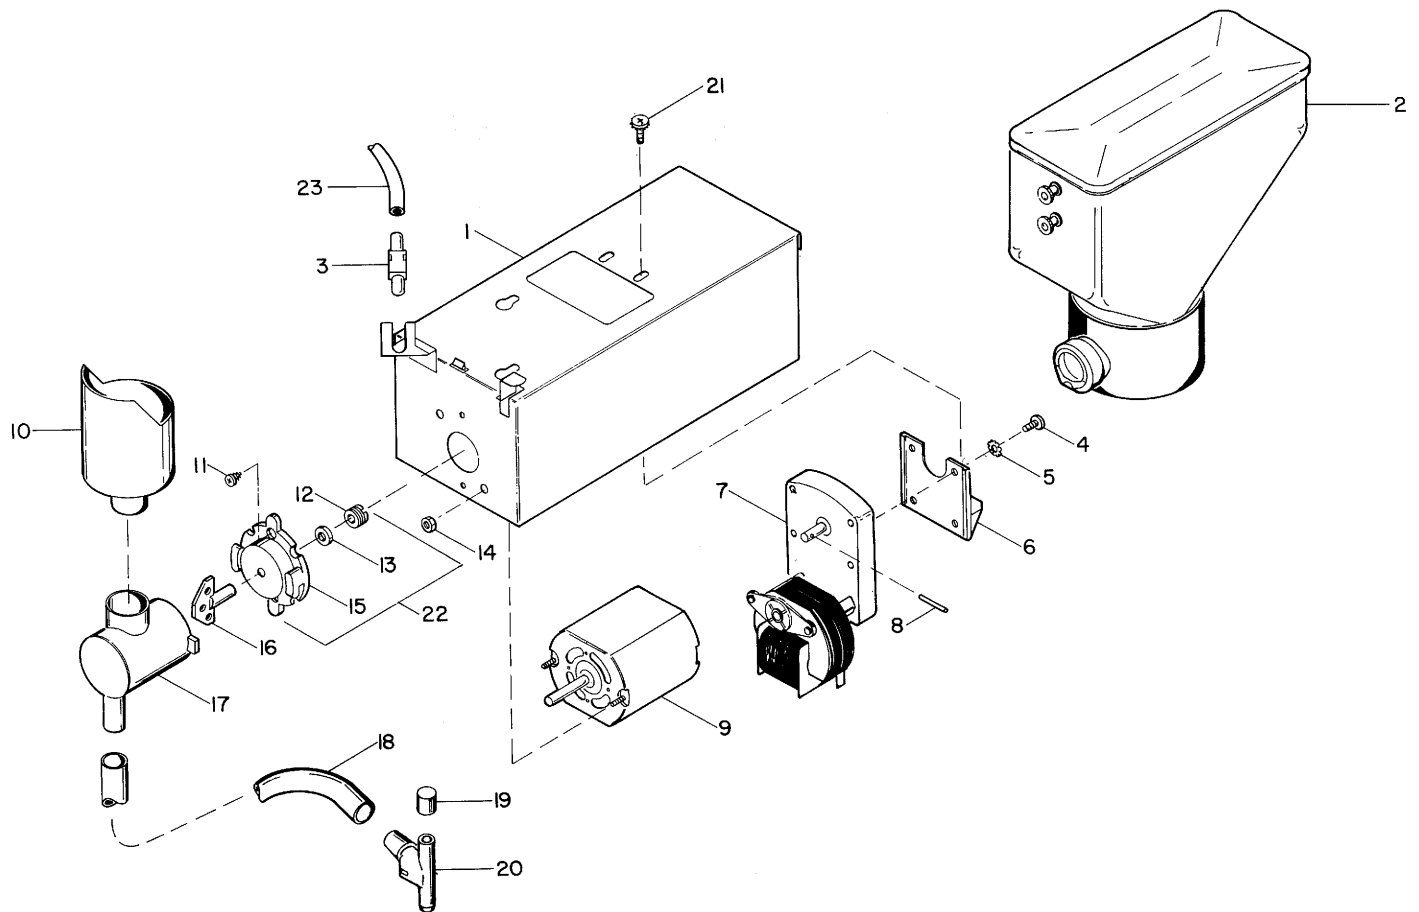

INGREDIENT SHELF ASSEMBLY - CHOCOLATE

ITEM	PART NUMBER	NO. REQ'D	DESCRIPTION
	1200100	1	Ingredient Shelf Assembly (Chocolate)
1	1102911	1	Ingredient Shelf Weld Assembly
2	8115191-28	1	Complete Canister Assembly (Chocolate)
3	8346990	1	Nozzle
4	8354202	4	#8-32 x 3/8 Phil Truss Hd Self - locking
5	5050585	4	#8 Ext. Lockwasher
6	8353143	1	Bracket, Motor Mount
7	8330173-1	1	Motor, Ingredient
8	8801128	1	Roll Pin
9	4033649	1	Blender Motor
10	4025428	1	Blender Funnel
11	4050104	2	#6-32 x 1/4 Phil Pan Hd Self Thread
12	4025418	1	Nut, Retainer
13	4025419	1	Seal, Retainer
14	4050510	2	#8-32 Hex Nut - Small Pattern
15	4025421-000	1	Blender Base
16	4025430	1	Impeller Blade
17	4025429		Blender Housing
18	4025410-001	1	1/2" IDx 11/16" OD Tubing - 19 1/2" length
19	8351047	1	Cap - Plug
20	8351043	1	Spout
21	8800828	2	#10-24 Phil Truss Hd w/Ext Tooth Lockwasher
22	1102481	1	Blender Base Assembly
23	4025409-001	1	3/8" IDx 1/2" OD Tubing - 20" Length