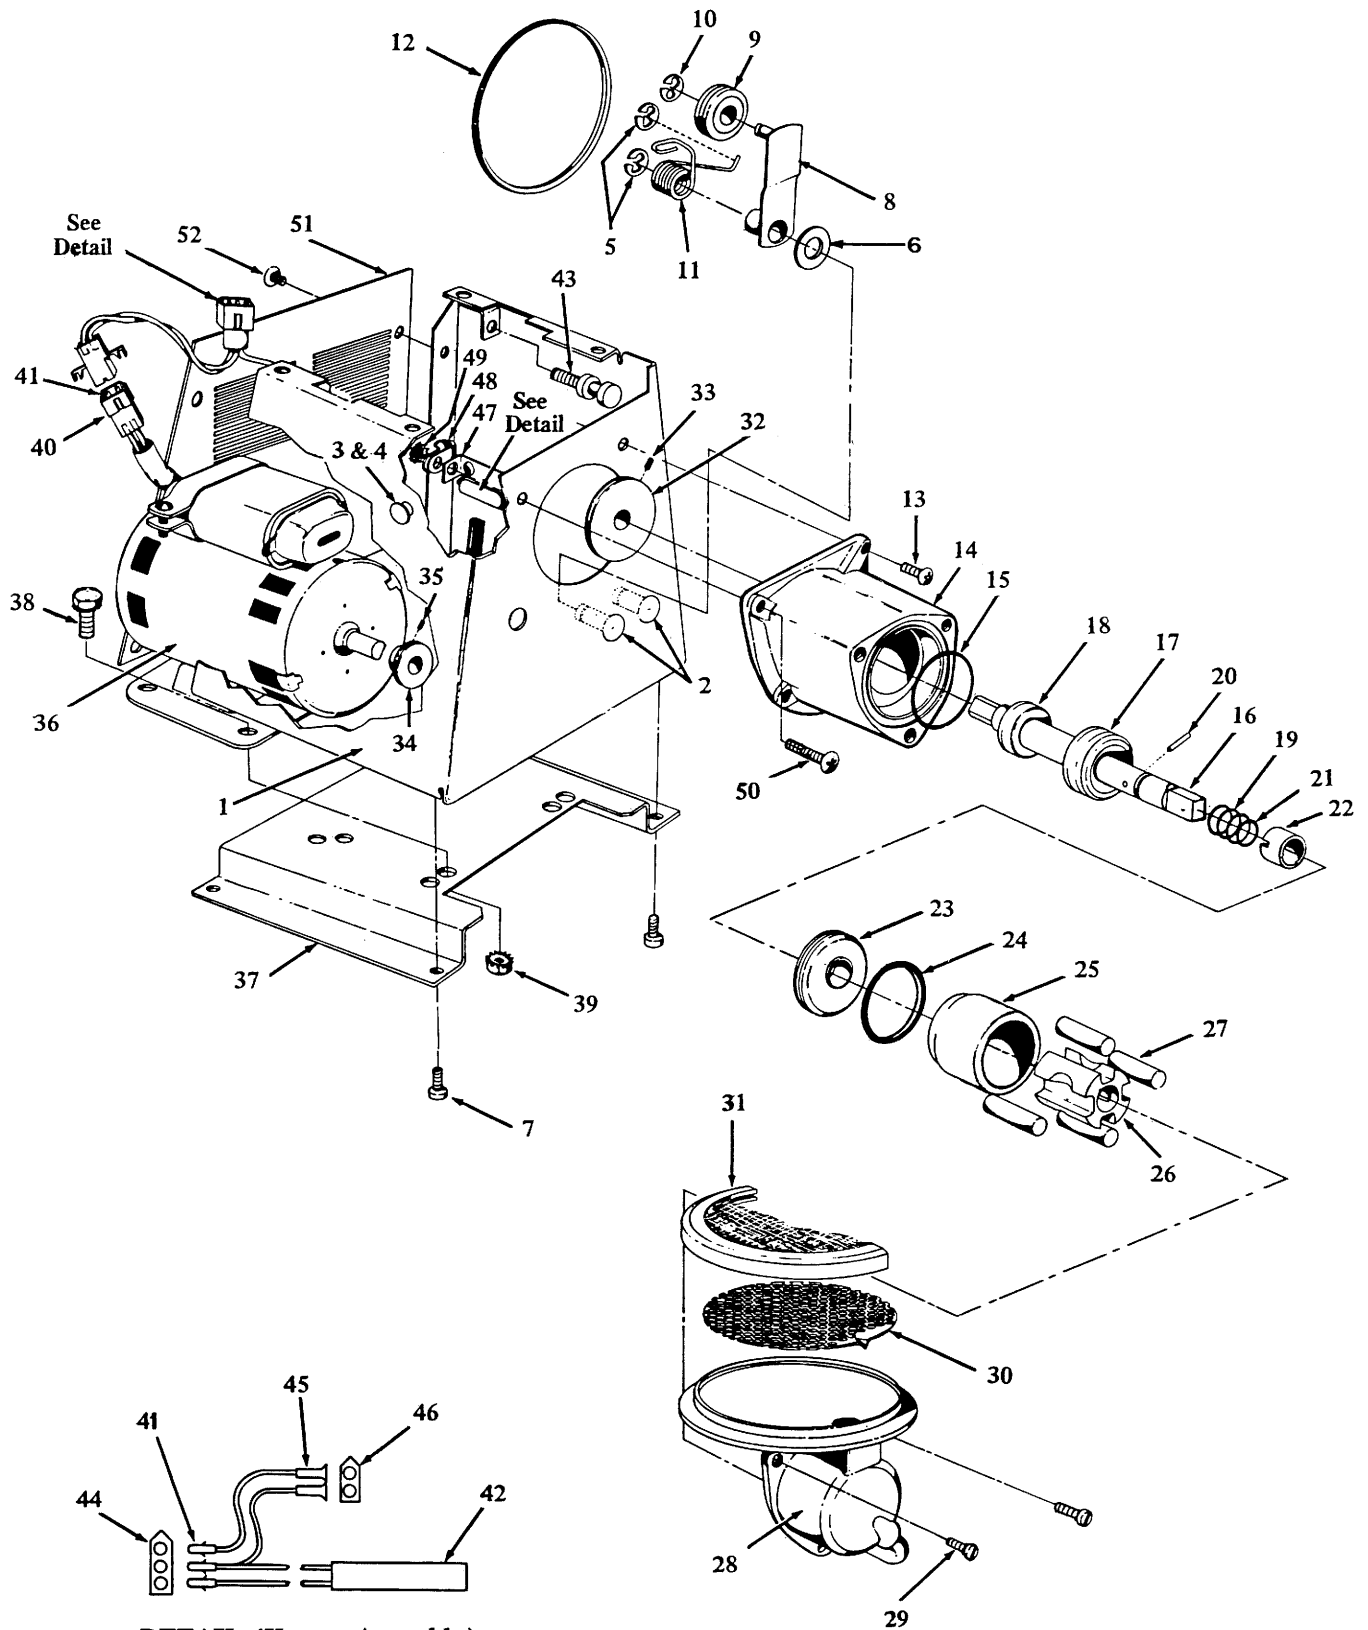

LOWER HOUSING ASSEMBLY

DETAIL (Heater Assembly)

LOWER HOUSING ASSEMBLY

ITEM	PART NUMBER	NO. REQ'D	DESCRIPTION	ITEM	PART NUMBER	NO. REQ'D	DESCRIPTION
1	8122840	1	Lower Housing Assembly	28	1200074	1	Pump Cap Assembly
2	8122790	1	Housing Rivet Assembly	29	8340704	3	#10-24 X 1/2 Slotted Pan Hd O-Ring M.S.
3	8343446	1	Rivet - Shoulder	30	8368072	1	Screen Support
4	8322860-6	2	Rivet	31	8368073	1	Screen
5	8346987	2	Shoulder Spacer	32	8368071	1	Pulley - Pump
6	8801081	2	Retaining Ring	33	8800300	1	#8-32 x 3/16 Hex Set Screw
7	8801020	1	Flat Washer	34	8368050	1	Pulley - Motor
8	8800775	4	#10-24x 1/2 Phil Truss Hd Complete Idler Arm Assy	35	8800300	1	#8-32 x 3.16 Hex Set Screw
9	8122743	1	Idler Arm Assembly	36	8123059	1	Motor Assembly
10	8122819	1	Idler Pulley Assembly	37	8367980	1	Motor - Pump
11	8125116	1	Retaining Ring	38	8367945	1	Mount Bracket - Motor
12	8801077	1	Spring - Idler Arm	39	8800427	4	1/4-20 x 1/2 Phil Hex Hd w/ Ext. Lockwasher
13	8368065	1	Belt	40	8800959	1	1/4-20 Hex Nut w/ Ext Lockwasher
14	8368051	1	#10-24 x 5/8 Phil Pan Hd Pump Assembly	41	8345005-1	3	Plug - 2 Terminal
15	4200180	1	Housing - Pump	42	8320196	1	Terminal - Male
16	8127452	4	O-Ring	43	8125330	1	Heater Assembly
17	8367951	1	Shaft Assembly	44	8371822	1	Heater
18	8367963	1	Shaft - Pump	45	8368064	2	Adjusting Screw
19	8367964	1	Bearing	46	8345733-1	1	Plug - 3 Terminal
20	8367965	1	Bearing	47	8320195	2	Terminal - Female
21	8367952	1	Spring	48	8345008	1	Receptacle - 2 Terminal
22	8801221	1	Pin - Spring	49	8372357	1	Bracket
23	8334554-31	1	O-Ring	50	8324099-2	1	Clamp - Wire Retain
24	8367953	1	Face Seal	51	8800957	1	#10-24 Hex Nut w/ Ext. Lockwasher
25	8367954	1	Seal - Bearing	52	8801379	1	#10-24 x 1 Phil Pan Hd
26	8379889	1	O-Ring	53	8367949	1	Panel Back
27	8367172	1	Sleeve	54	8800828	4	#10-24 x 3/8 Phil Truss Hd Chrome Plated Type "23"
28	8367956	1	Rotor				
29	8368056	1	Roller - Pump