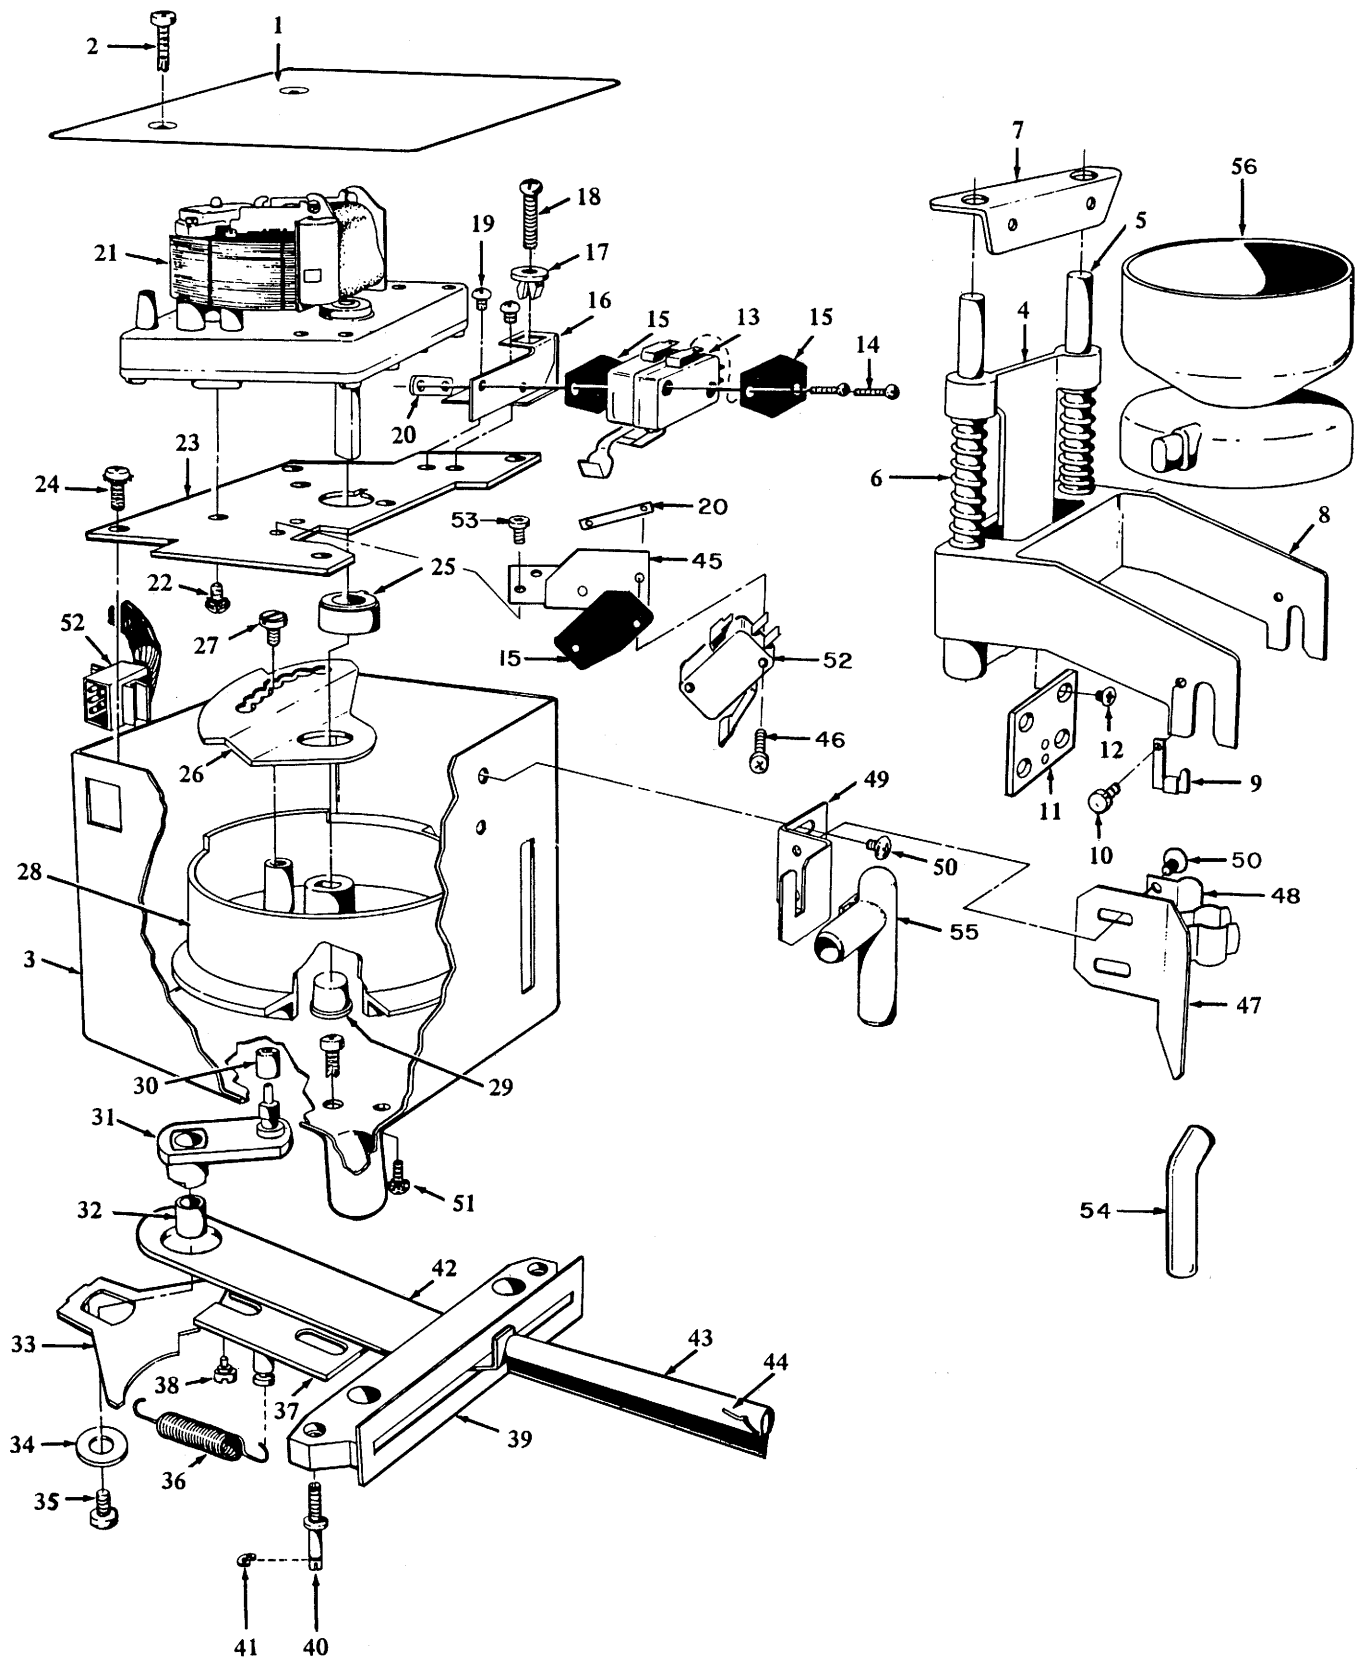

UPPER HOUSING ASSEMBLY

UPPER HOUSING ASSEMBLY

ITEM	PART NUMBER	NO. REQ'D	DESCRIPTION	ITEM	PART NUMBER	NO. REQ'D	DESCRIPTION
1	1200125	1	Upper Housing Assy	29	8367844	1	Lower Pivot Cam
2	4200300	1	Cover - Brew Unit	30	8368057	1	Roller -Wiper Blade
3	8810002	2	#10-24 x 5/8 Phil Flat Hd Type "T"	31	8122734	1	Lever Assembly
4	8367866	1	Housing - Upper	32	8368054	1	Bearing Pivot
5	8122746	1	Guide Assembly	33	8367854	1	Arm - Release
6	8367845	2	Guide Rod	34	8370935	1	Washer - Special
7	8367849	2	Spring	35	8370451	1	#10-24 x 1/2 PhilPan Hd Locking Screw
8	8367838	1	Bracket - Guide Rod	36	8368340	1	Spring
9	8122747	1	Arm Assembly	37	8122735	1	Rivet Assembly - Slide Release
10	8368063	2	Retainer -Cylinder	38	8368405	2	#8-32 x 1/8 Slotted Shoulder Screw SS
11	8337132-1	2	#8-32 x 3/8 Brass Thumb Screw	39	8367861	1	Level Guide
12	8126666	1	Cam Follower Assembly	40	8368053	2	#10-24 x 5/8 Special Slotted Should Screw
13	8801354	4	#10-32 x 1/4 Phil Flat Hd M.S.	41	8801070	2	3/16" "E" Type Retaining Ring
14	8351521	1	Switch - Brew Motor	42	8122744	1	Wiper Arm Assembly
15	4050016	2	#4-40 x 1 Phil Rd Hd M.S.	43	8122745	1	Wiper Blade Assembly
16	8340025	3	Insulation	44	8489701	1	1/16" x 5/8" Long SS Cotter Pin
17	8367843	1	Bracket - Switch	45	4200202	1	Diverter SW Bracket
18	8323005	1	Grommet - Plastic	46	8800008	2	#4-40 x 5/8 Phil PanHd M.S.
19	8801194	1	#8-32 x 1 3/8 Phil Pan Hd M.S.	47	1102909	1	Coffee Spout Mtng. Bracket Assy
20	8800772	2	#10-24 x 1/4 Phil Pan Hd Type "T"	48	4003135	1	Water Spout Mtng. Bracket
21	8337588-1	2	Twin Speed Nut	49	8371948	1	Support Spout
22	8367862	1	Motor - Brew Unit	50	4200199	5	#10-24 x 3/8 Phil Pan Hd w/Lockwasher
23	8800352	3	#8-32 x 1/4 Phil Truss Hd M.S.	51	8800399	2	#10-24 x 3/8 Phil Truss Hd 2/Lockwasher
24	8367839	1	Mounting Plate - Motor	52	4034382	1	Switch Diverter
25	8800776	4	#10-24 x 1/2 Phil Pan Hd Type "T"	53	4050104	2	#6-32 x 1/4 Phil Pan Hd Type "T"
26	8367846	1	Upper Pivot - Cam	54	4060678	1	Tube - Manifold
27	8368337	1	Cam Adjustable	55	8368847	1	Spout - Water
28	8368336	1	#8-32 x 3/8 Shoulder Screw	56	8368010	1	Cylinder
	8367865	1	Cam