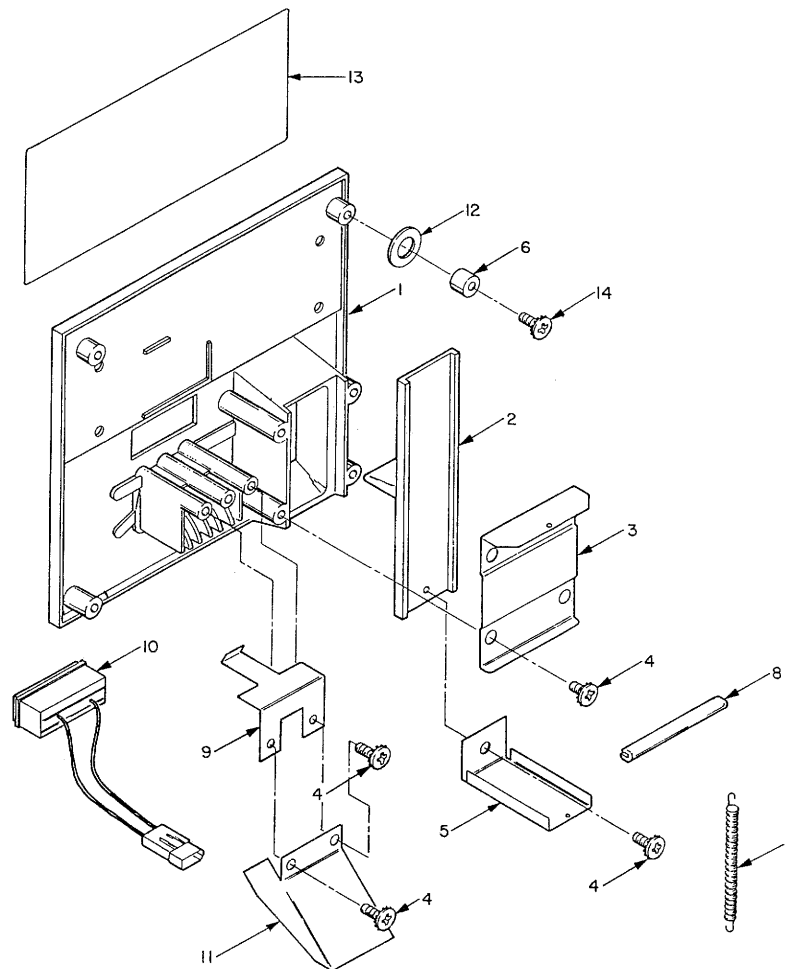

COMPLETE COIN INSERT CASTING ASSEMBLY

ITEM	PART NUMBER	NO. REQ'D	DESCRIPTION
	1200057-001	1	Complete Coin Insert Assy (Brown)
	1200057-000	1	Complete Coin Insert Assy (Chrome)
1	8379595-8	1	Casting - Coin Insert (Brown)
	8379595-7	1	Casting - Coin Insert (Chrome)
2	8279531-2	1	Handle - Coin Return (Brown)
	8279531-1	1	Handle - Coin Return (Chrome)
3	8379568	1	Retainer - Handle
4	8800829	A/R	#10-24x3/8 Phil Truss Hd Tap Screw
	4003186	1	Angle - Coin Return
6	8337241-1	4	Cup Washer
7	8379539-001	1	Spring Extension
8	8379653	1	Stop Rubber (Optional)
9	8379544	1	Retainer - Lamp
10	8129164	1	Lamp Assembly
11	1102877	1	Coin Entry Chute Weld Assy
12	4050601	4	Washer - 3/8
13	4060672	1	Plate Instruction with Validator
	4060687	1	Plate Instruction without Validator
14	8801312	4	#10-16x1/2 Phil Pan Hd Tap Screw

A/R = As Required