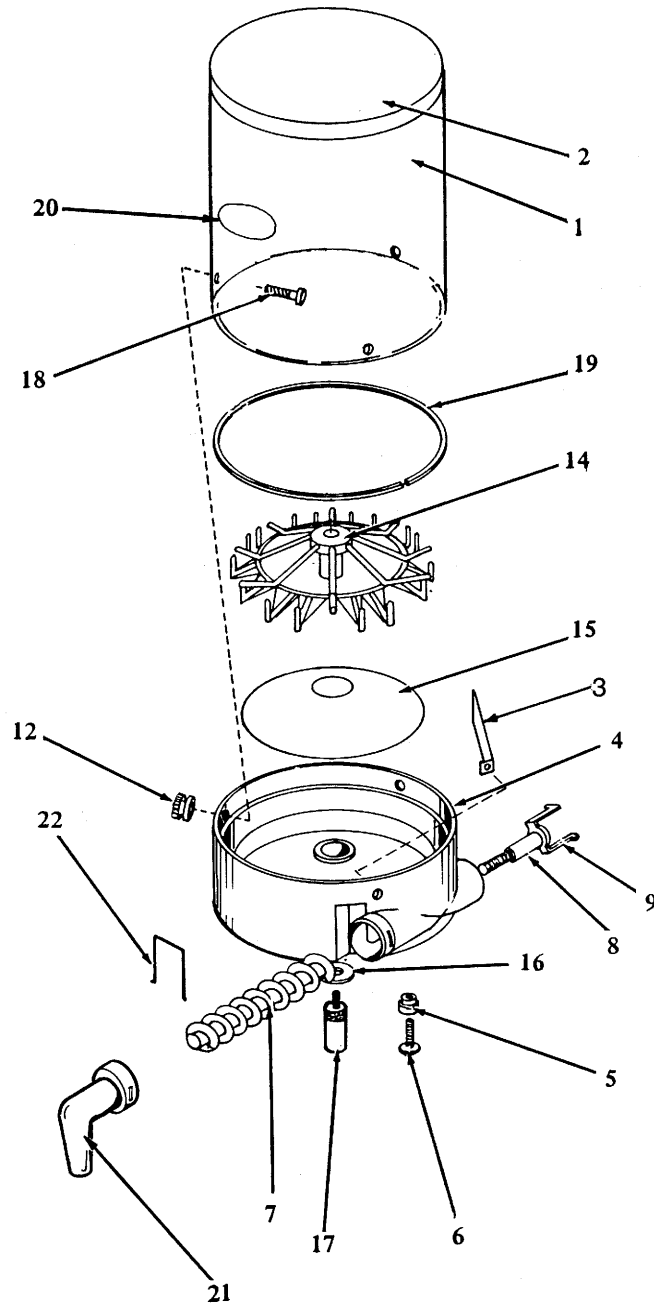

CANISTER ASSEMBLY - COMPLETE COFFEE

CANISTER ASSEMBLY - COMPLETE COFFEE

ITEM	PART NUMBER	NO. REQ'D	DESCRIPTION
	81115191-30	1	Canister Assembly -Complete Coffee
	8117278	1	Canister Assembly
1	8354045	1	Canister Tube
2	8346758	1	Canister Cover
3	4200165	1	Agitator Deflector
4	8346757-1	1	Base - Canister
5	4200402	2	Foot - Canister Base
6	8800874	2	#10-16x 5/8 Phil Truss Hd Type BT
7	8346760	1	Auger
8	8331920	1	Drive Link Spacer
9	8107931	1	Drive Link Assembly
12	8330164	3	#8-32 Thumb Nut
13			
14	8346759	1	Agitator
15	8351962	1	Cone - Agitator Reinforcement
16	8351963	1	Spacer
17	8354047	1	Thumb Screw
18	8337257	3	#8-32x 9/16 SS Screw (Special)
19	8356830	1	Canister Gasket
20	8346946-2	1	Label - Coffee
21	8123092	1	Coffee Spout Assembly
22	8346514	1	Retainer Clip