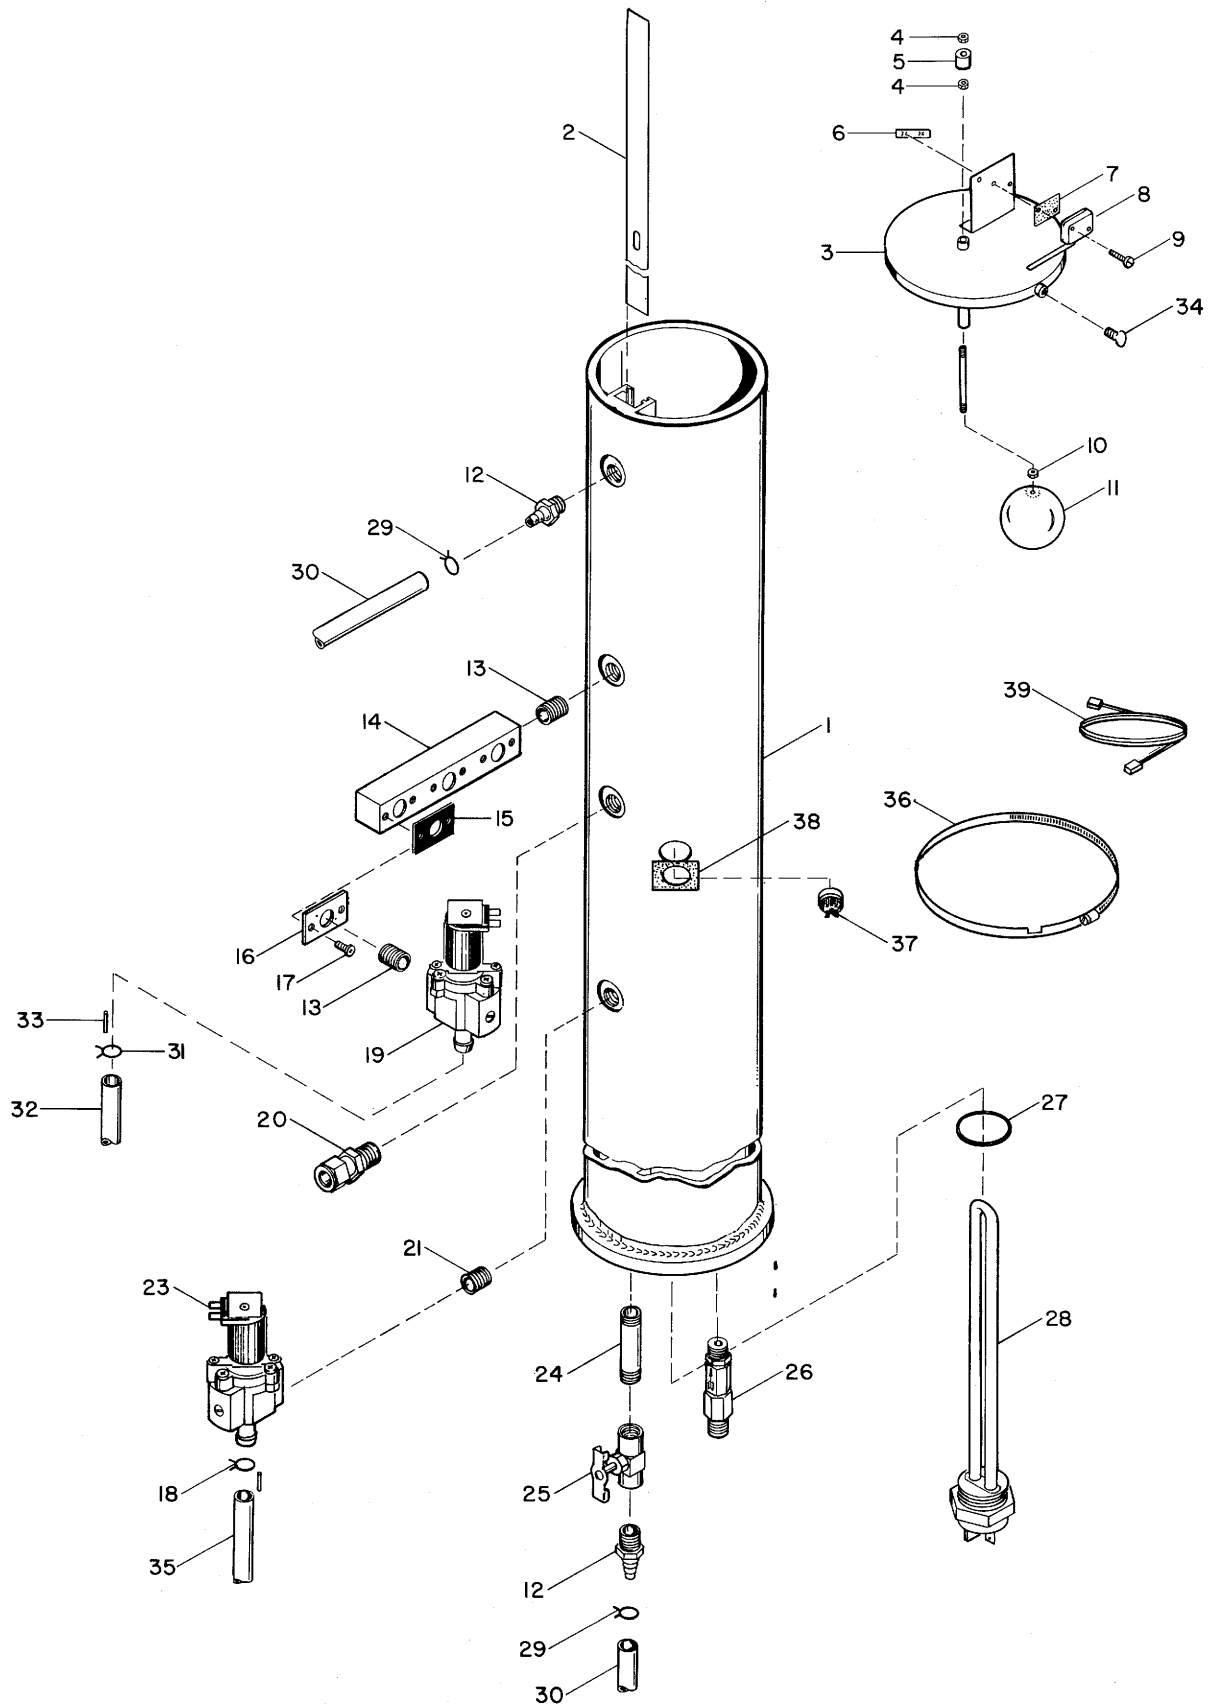

COMPLETE WATER TANK ASSEMBLY

COMPLETE WATER TANK ASSEMBLY

ITEM	PART NUMBER	NO. REQ'D	DESCRIPTION
	1200128	1	Complete Water Tank Assembly
1	1102910	1	Water Tank Weld Assembly
2	4003099	1	Plate, Hot Water
3	1102907	1	Lid Weld Assembly, Water Tank
4	4050520	2	#10-32 Nylon Nut
5	4025255	1	Caplug
6	4050586	1	Twin Speed Nut - Tinnerman
7	4033706	1	Switch Insulator
8	4034139-001	1	Switch - 15 Amp
9	4050004	2	#4 x 3/4 Phil Pan Hd. S.M.S.
10	4050522	1	#10-32 Nut, Stainless Steel
11	4060115	1	Float
12	4060111	1	1/4 M.P.T. Brass Hose Barb
13	4060107	3	1/4 Close Brass Nipple
14	4030123	1	Manifold & Dump Valve
15	4060117	3	Valve Gasket
16	4030115	3	Valve Plate, Manifold
17	4050217	6	#8-32x 5/16 Phil Pan Hd Brass MS
18	4060401	1	3/4" O.D. Hose Clamp
19	4034025	3	Dump Valve
20	4060494	1	1/4" Compression Nut, Thermocouple
21	4060107	1	1/4" Close Brass Nipple
22			
23	4034025	1	Pump Valve
24	4060692	1	1/4" M.P.T. x 2" Long Pipe
25	4060102	1	Drain Valve, Brass
26	8382240	1	Valve - Double Check
27	4200036	1	Gasket
28	4034345	1	Water Heater
29	4060104	1	3/8" O.D. Hose Clamp
30	4025408-000	1	1/4 ID x 3/8 OD Tubing - 87" Length
31	4060103	3	11/16" OD Hose Clamp
32	4025409-000	1	3/8 ID x 1/2" OD Tubing - 8" Length
	4025409-001	2	3/8 ID x 1/2" OD Tubing - 20" Length
33	4050741	3	1/8" Dia x 3/4" Long Roll Pin S.S.
34	4050260	1	#8-32 x 3/4 Thumb Screw
35	4025410-000	1	1/2" IDx 11/16 OD Tubing-24" Length
36	4200424	1	Hose Clamp - Notched
37	4033598	1	Thermostat
38	4200352	1	Insulator
39	4200370	1	Jumper Safety Thermostat