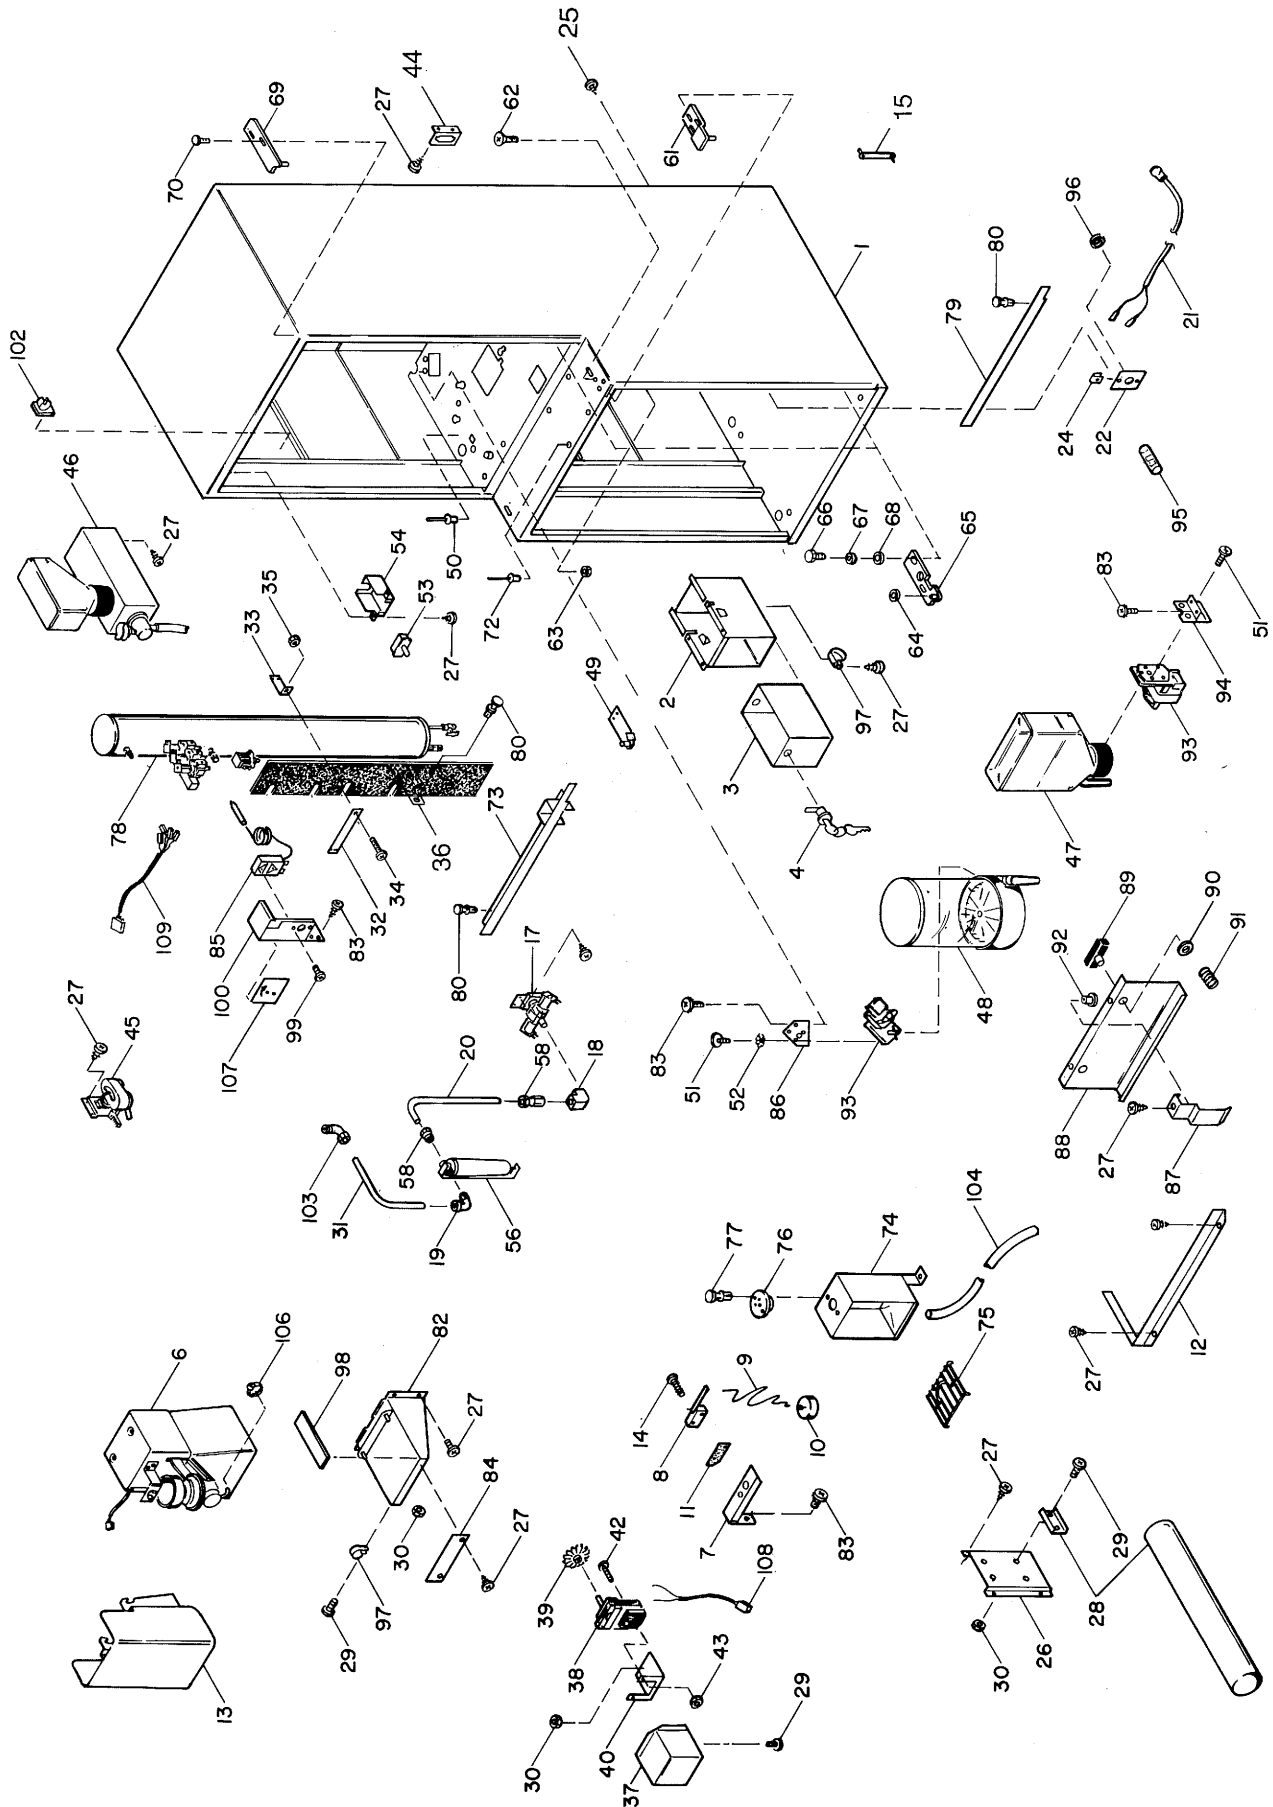

COMPLETE CABINET ASSEMBLY

COMPLETE CABINET ASSEMBLY

ITEM	PART NUMBER	NO. REQ'D	DESCRIPTION	ITEM	PART NUMBER	NO. REQ'D	DESCRIPTION
1	1102900	1	Complete Cabinet Assy	41	4050234	1	#8-32x 3/8 Phil Truss Hd MS
2	1102901	1	Cabinet Weld Assy	42	4050145	2	#6-32x 7/8 Phil Rd Hd MS
3	1103017	1	Coin Box Housing Weld Assy	43	4050505	2	#6-32 Twin Whiz Nut
4	1102292	1	Coin Box Assy	44	4008941	1	Plug Bracket - 15 Pin
5	4060366	1	Lock	45	1103033	1	Transition Bowl Assy See pg 24
6	7250135-002	6	Floor Plug 1"	46	1200100	1	Ingredient Shelf Assy/Chocolate See pg 17
7	1200113	1	Brew Unit Assy See pg 12,13,14,15	47	1200101	1	Ingredient Shelf Assy/Soup See pg 16
8	4003422	2	Overflow Arm Extension	48	8115191-29	1	Canister Assy - Decaf Coffee See pg 18,19
9	4034058	2	Switch	49	8115191-30	1	Canister Assy - Coffee See pg 20,21
10	4060415	A/R	Fishing Line - Nylon	50	8117474	1	Latch Assy - Large Canister
11	4025407	2	Float	51	4050663	2	Pop Rivet
12	4033714	2	Insulator	52	4050213	4	#8-32x 1/4 Phil Truss Hd
13	4003239	1	Retainer - Waste Bucket	53	4050585	4	#8 Shakeproof Lockwasher
14	8123081	1	Brew Shield	54	4033992	2	Power Switch
15	4050004	4	#4x 3/4 Phil Pan Hd SMS	55	4003204	2	Mounting Brkt, Power Switch
16	4060230	A/R	Plastic Clamp - Tinnerman	56	4060310	4	Leg Leveler
17	1102908	1	Shield Rivet Assy	57	4060492	1	Water Filter AP-300
18	4033697	1	Water Inlet Valve	58	4060493	1	Replacement Cartridge
19	4060109	1	1/4 FPT x 1/4 90 Brass Elbow	59	4200006	1	Filter Replacement Label
20	4060688	1	3/8 OD Tube x 1/4 MPT 90 Elbow	60	8320827-1	2	3/8 Tube x 1/4 MPT Fitting
21	4060691	1	Water Pipe -3/8 Tube 90 (Long)	61	8370959	A/R	3/4 Clamp - Locking
22	4033631-001	1	Power Cord	62	7200341-000	2	Tube Clip
23	4008548	1	Plate, Power Cord	63	1102848	1	Upper Hinge Assy/Lower Door
24	4033683	1	Bushing, Strain Relief	64	4050338	3	10-32x 1/2 Phil Flat Hd Cap Screw
25	4050595-001	2	Tinnerman Speed Nut	65	4050546	3	10-32 Twin Whiz Lock Nut
26	7331309-000	2	#8x1/2 Phil Truss Hd SMS Type "T"	66	4025757	2	Nylon Washer
27	4003178	1	Mounting Bracket -Cup Dispenser	67	1102845	2	Door Hinge Assy/Lower & Upper Door
28	4050202	A/R	#8-18x1/2 Phil Hex Washer Hd Tek	68	4050070	4	1/4-20x 5/8 Hex Hd Cap Screw
29	4060453	2	Cup Dispenser Tube	69	4050593	6	1/4 Split Lock Washer
30	4050240	4	#8-32x 3/8 Phil Pan MS	70	4050594	4	Washer - Flat
31	4050513	A/R	#8-32 Twin Whiz Nut	71	1102850	1	Door Hinge Assy/Top Door
32	4060690	1	3/8" Water Pipe - Short	72	4050393	2	1/4-20x 3/4 Carriage Bolt
33	4003107	1	Tie-In Strap - Front	73	4050547	2	1/4-20 Whiz Lock Nut
34	4003106	1	Tie-In Strap - Back	74	4050685	4	Pop Rivet
35	4050273	1	#8-32x 1 Phil Pan Hd MS Zinc Plated	75	1102827	1	Upper Door Stop
36	8800956	1	#8-32 Hex Nut	76	1102849	1	Cupwell Assy
37	1102908	1	Water Tank Shield Rivet Assy	77	4060487	1	Floor - Cupwell
38	1103875	1	Fan Housing Weld Assy	78	4025759	1	Spout Holder
39	4033651	1	Fan Motor w/ Blade		8334551-1	2	Grommet - Nylatch
40	4033844	1	Fan Blade		8334596-1	2	Plunger - Nylatch
	4004627-001	1	Fan Mount		1200128	1	Water Tank Assy - Complete See pg 10,11