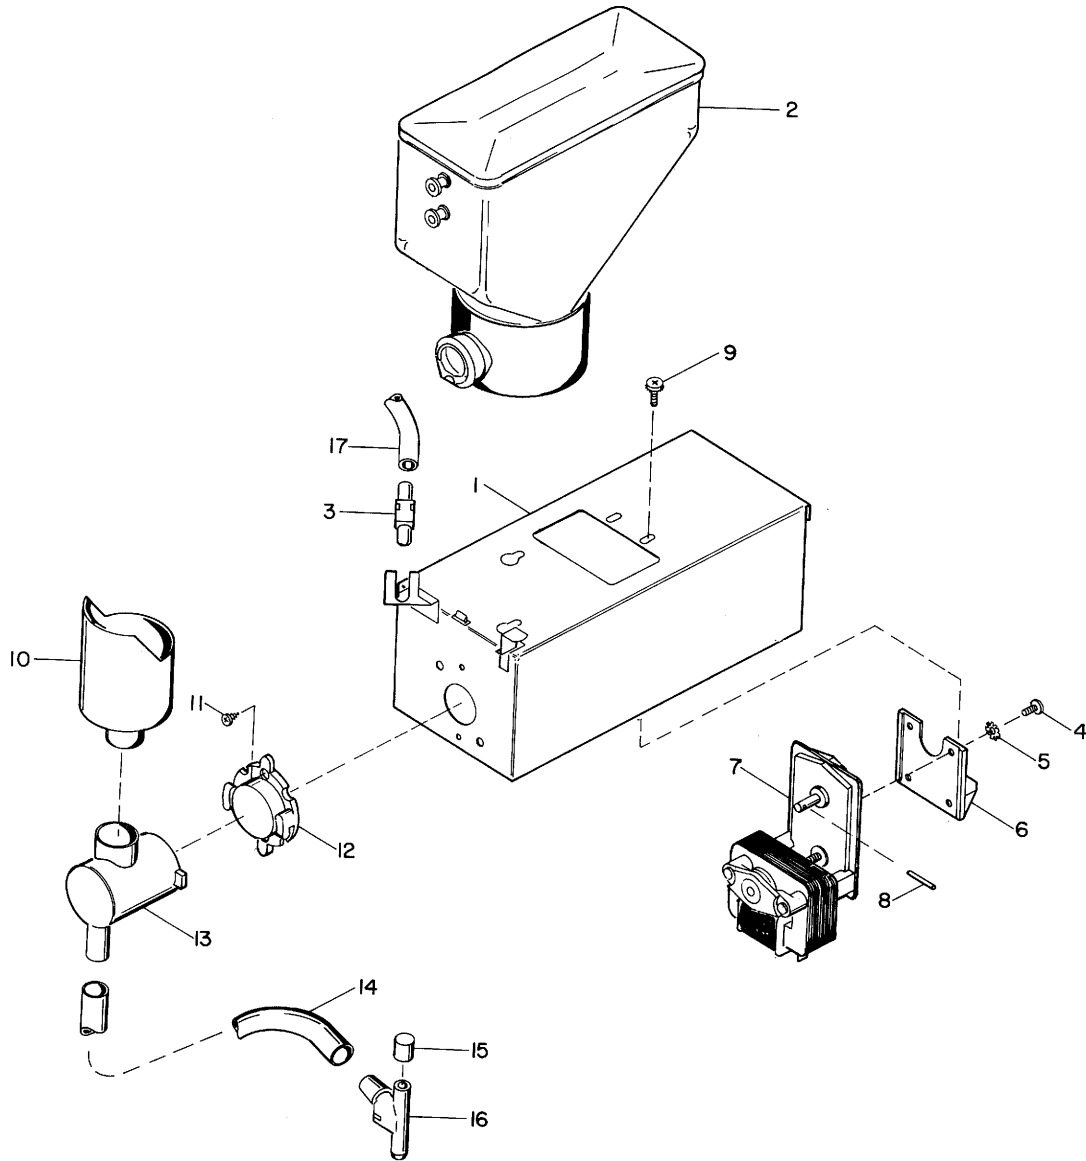

INGREDIENT SHELF ASSEMBLY (SOUP)

ITEM	PART NUMBER	NO. REQ'D	DESCRIPTION
	1200101	1	Ingredient Shelf Assembly (Soup)
1	1102911	1	Ingredient Shelf Weld Assembly
2	8115191-27	1	Complete Canister Assembly (Soup)
3	8346990	1	Nozzle
4	8354202	4	#8-32 x 3/8 Phil Truss Hd Self Locking
5	4050585	4	#8 Ext. Lockwasher
6	8353143	1	Bracket, Motor Mount
7	8330173-1	1	Motor, Ingredient
8	8801128	1	Roll Pin
9	8800828	2	#10-24 Phil Truss Hd w/Ext. Tooth Lockwasher
10	4025428	1	Blender Funnel
11	4050104	2	#6-32 x 1/4 PhilPan Hd Self Thread
12	4025420	1	Coffee Base
13	4025429	1	Blender Housing
14	4025410-002	1	1/2" ID x 11/16 OD - 11 1/2 Length
15	8351047	1	Cap - Plug
16	8351043	1	Spout
17	4025409-000	1	3/8 ID x 1/2 OD Tubing - 8" Length